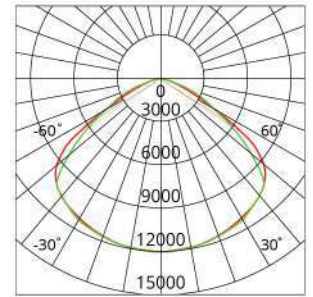

APPLICATIONS

Warehouse, Storage Facilities,
Manufacturing Facilities, Cool Rooms,
General Industrial

PHOTOMETRIC DIAGRAM

Unit: cd
— C0/180 115.4deg
— C90/270 111.8deg

KEY INFORMATION

Power	150 W 170 W 200 W
Lumen Output	26,983 / 27,766 / 26,651 lm 28,632 / 29,581 / 28,278 lm 33,995 / 36,137 / 34,435 lm
Mounting Type	Suspended
Dimming Type	0-10V Dimmable
Body Colour	Black
IP Rating	IP65
IK Rating	IK08
Operating Ambient Temp.	-30 to 50°C
Connection Type	1.5m Rubber Flex & Plug
Driver	Integral
Warranty	5 yrs

PHOTOMETRIC

Efficacy	181 / 192 / 179 lm/W 179 / 190 / 176 lm/W 172 / 188 / 173 lm/W
CCT	4000 / 5000 / 5700 K
CRI	> 80
SDCM	< 5
UGR	< 32
Beam Angle	120°
Projected Lifespan	>100,000hrs @ Ta 50°C (L70)

ELECTRICAL