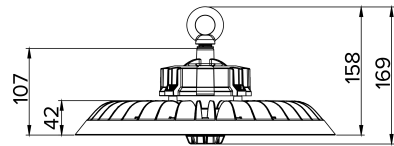

DIMENSIONS

200W

ACCESSORIES

Description	Product Code
Microwave Motion Sensor	SKYLUX-G5/EV-MS
Skylux200w-g5 60-degree Lens	SKYLUX200W-G5-60L
Skylux200w-g5 90-degree Lens	SKYLUX200W-G5-90L
Sensor Remote Controller	HIGHBAY-REMOTE
Surface Mount Bracket	SKYLUXG4-BRKT
Prismatic Reflector - 200W	SKYLUX200G4-PR
Aluminium Reflector - 200W	SKYLUX200G4-RF