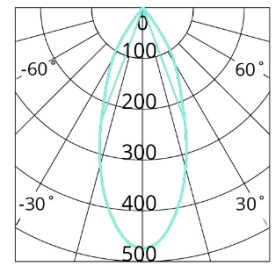

APPLICATIONS

Butler Pantry, Cabinetry, Accent / Display / Feature Lighting, Walk-in Wardrobes, Theatre Rooms, Games Rooms, Showrooms

DIMENSION DIAGRAMS

Disclaimer

NOTE 1: SDCM values measured on 2.7K/4K CCT

PHOTOMETRIC DIAGRAM

Unit: cd
- C0/180 40.9deg
- C90/270 40.9deg

KEY INFORMATION

Power	4 W
Lumen Output	230 / 273 / 270 lm
Cutout Size	Ø42 mm
Mounting Type	Recessed
Dimming Type	Non-Dimmable
Body Colour	White (RAL 9010)
IP Rating	IP40 F - IP20 B
IC Rating	Do Not Cover
Operating Ambient Temp.	-20 to 45°C
Connection Type	JST Connector
Driver	Remote
Warranty	5 yrs

OTHERS

Adjustable Angle	-20 to 20°
Body Material	Aluminum 6063
Diffuser Material	Polycarbonate (Clear)
Rebate Scheme Approvals	
Weight	0.152 kg
Dimensions	Ø60 x 36 mm