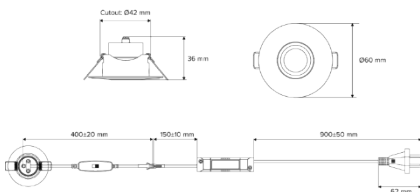

APPLICATIONS

Butler Pantry, Cabinetry, Accent / Display / Feature Lighting, Walk-in Wardrobes, Theatre Rooms, Games Rooms, Showrooms

DIMENSION DIAGRAMS

Disclaimer

NOTE 1: SDCM values measured on 2.7K/4K CCT

PHOTOMETRIC DIAGRAM

Unit: cd
- C0/180 40.9deg
- C90/270 40.9deg

KEY INFORMATION

Power	4 W
Lumen Output	230 / 273 / 270 lm
Cutout Size	Ø42 mm
Mounting Type	Recessed
Dimming Type	Non-Dimmable
Body Colour	White (RAL 9010)
IP Rating	IP40 F - IP20 B
IC Rating	Do Not Cover
Operating Ambient Temp.	-20 to 45°C
Connection Type	JST Connector
Driver	Remote
Warranty	5 yrs

OTHERS

Adjustable Angle	-20 to 20°
Body Material	Aluminum 6063
Diffuser Material	Polycarbonate (Clear)
Rebate Scheme Approvals	
Weight	0.152 kg
Dimensions	Ø60 x 36 mm