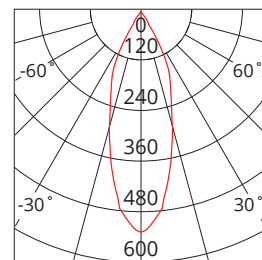

# STELLAR 60

STELLAR60A01

SAP CODE: 2000440

Photometric Diagram

Unit: cd  
 - C0/180 50.0deg  
 - C90/270 50.0deg

3000K, 3W, adjustable,  
35° beam LED downlight

A small adjustable downlight with a bevelled white trim for accent lighting.

## KEY INFORMATION

Lumen Output	250lm
Input Power	3W
Hole Cutout Size	Ø48mm
Dimming Options	Non-Dimmable
Trim Colour	WHITE
Warranty	5yr
IP Rating	IP40
IK Rating	N/A
IC Rating	NON-IC
Rebate Scheme Approvals	N/A

## PHOTOMETRIC

Efficacy	83lm/W
LED	COB
CCT	3000K
CRI	>80
Beam Angle	35°