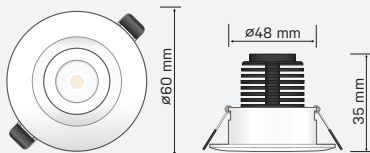

# STELLAR 60

STELLAR60A01

SAP CODE: 2000440

Photometric Diagram

Unit: cd  
 - C0/180 50.0deg  
 - C90/270 50.0deg

3000K, 3W, adjustable,  
35° beam LED downlight

A small adjustable downlight with a bevelled white trim for accent lighting.

## KEY INFORMATION

Lumen Output	250lm
Input Power	3W
Hole Cutout Size	Ø48mm
Dimming Options	Non-Dimmable
Trim Colour	WHITE
Warranty	5yr
IP Rating	IP40
IK Rating	N/A
IC Rating	NON-IC
Rebate Scheme Approvals	N/A

## PHOTOMETRIC

Efficacy	83lm/W
LED	COB
CCT	3000K
CRI	>80
Beam Angle	35°

## CONSTRUCTION

Housing	Aluminium
Optics	Polycarbonate Multifaceted Reflector
Adjustable Angle	0-30°
Fixings/Hardware	Metal Clip
Connection Type	1.1m Flex & Plug
Total Weight	0.25kg
Dimensions	Ø60x35mm
Operating Ambient Temp.	-20 to 50°C
Electrical Classification	Class 2