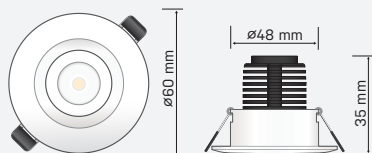

STELLAR 60

STELLAR60A02

SAP CODE: 2000441

Photometric Diagram

Unit: cd
 - C0/180 50.0deg
 - C90/270 50.0deg

6000K, 3W, adjustable, LED downlight

A small adjustable downlight with a bevelled white trim for accent lighting.

KEY INFORMATION

Lumen Output	210lm
Input Power	3W
Hole Cutout Size	Ø48mm
Dimming Options	Non-Dimmable
Trim Colour	WHITE
Warranty	5yr
IP Rating	IP40
IK Rating	N/A
IC Rating	NON-IC
Rebate Scheme Approvals	N/A

PHOTOMETRIC

Efficacy	69lm/W
LED	COB
CCT	6000K
CRI	>80
Beam Angle	70°

ELECTRICAL

Driver	Remote
Supply Input	220-240V, 50/60Hz
Driver Output Voltage	4VDC
Power Factor	>0.9
LED Input Current (nominal)	650mA
Useful life @Ta25° (L70)	50,000hr

CONSTRUCTION

Housing	Aluminium
Optics	Polycarbonate Multifaceted Reflector
Adjustable Angle	0-30°
Fixings/Hardware	Metal Clip
Connection Type	1.1m Flex & Plug
Total Weight	0.25kg
Dimensions	Ø60x35mm
Operating Ambient Temp.	-20 to 50°C
Electrical Classification	Class 2