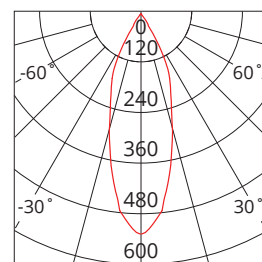

STELLAR 60

STELLAR60A02

SAP CODE: 2000441

Photometric Diagram

Unit: cd
 - C0/180 50.0deg
 - C90/270 50.0deg

6000K, 3W, adjustable, LED downlight

A small adjustable downlight with a bevelled white trim for accent lighting.

KEY INFORMATION

Lumen Output	210lm
Input Power	3W
Hole Cutout Size	Ø48mm
Dimming Options	Non-Dimmable
Trim Colour	WHITE
Warranty	5yr
IP Rating	IP40
IK Rating	N/A
IC Rating	NON-IC
Rebate Scheme Approvals	N/A

PHOTOMETRIC

Efficacy	69lm/W
LED	COB
CCT	6000K
CRI	>80
Beam Angle	70°

ELECTRICAL

Driver	Remote
Supply Input	220-240V, 50/60Hz
Driver Output Voltage	4VDC
Power Factor	>0.9
LED Input Current (nominal)	650mA
Useful life @Ta25° (L70)	50,000hr