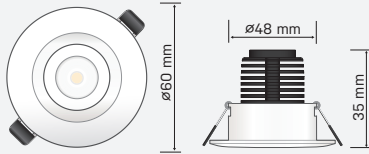

# STELLAR 60

STELLAR60A4K

SAP CODE: 2000442

Photometric Diagram

Unit: cd  
 - C0/180 50.0deg  
 - C90/270 50.0deg

4000K, 3W, adjustable, LED downlight

A small adjustable downlight with a bevelled white trim for accent lighting.

## KEY INFORMATION

Lumen Output	220lm
Input Power	3W
Hole Cutout Size	Ø48mm
Dimming Options	Non-Dimmable
Trim Colour	WHITE
Warranty	5yr
IP Rating	IP40
IK Rating	N/A
IC Rating	NON-IC
Rebate Scheme Approvals	N/A

## PHOTOMETRIC

Efficacy	72lm/W
LED	COB
CCT	4000K
CRI	>80
Beam Angle	60°

## CONSTRUCTION

Housing	Aluminium
Optics	Polycarbonate Multifaceted Reflector
Adjustable Angle	0-30°
Fixings/Hardware	Metal Clip
Connection Type	1.1m Flex & Plug
Total Weight	0.25kg
Dimensions	Ø60x35mm
Operating Ambient Temp.	-20 to 50°C
Electrical Classification	Class 2