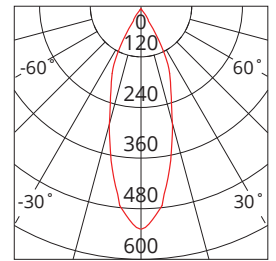

# STELLAR 60

STELLAR60A4K

SAP CODE: 2000442

Photometric Diagram

Unit: cd  
 - C0/180 50.0deg  
 - C90/270 50.0deg

4000K, 3W, adjustable, LED downlight

A small adjustable downlight with a bevelled white trim for accent lighting.

## KEY INFORMATION

Lumen Output	220lm
Input Power	3W
Hole Cutout Size	Ø48mm
Dimming Options	Non-Dimmable
Trim Colour	WHITE
Warranty	5yr
IP Rating	IP40
IK Rating	N/A
IC Rating	NON-IC
Rebate Scheme Approvals	N/A

## PHOTOMETRIC

Efficacy	72lm/W
LED	COB
CCT	4000K
CRI	>80
Beam Angle	60°