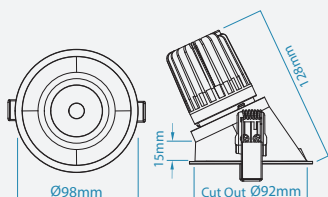

TRIM Wall Washer

TRIM11W3K50DWW

SAP CODE: 2002043

11W LED Trimless Wall Washer

The TRIM series is a range of aluminum body downlights featuring low glare, a narrow beam angle and an ultra slim trim, this downlight suits hotel & residential applications.

Photometric Diagram

Unit: cd
 C0/180 51.6deg
 C90/270 51.9deg

KEY INFORMATION

Lumen Output	930lm
Input Power	11W
Hole Cutout Size	Ø92mm
Install	RECESSED
Dimming Options	*Phase-Cut Dimming
Fitting Colour	WHITE
Warranty	5yr
IP Rating	IP20
IK Rating	N/A
IC Rating	IC-4
Rebate Scheme Approvals	N/A

PHOTOMETRIC

Efficacy	85lm/W
LED	COB
CCT	3000K
CRI	>80
Beam Angle	50

ELECTRICAL

Driver	Remote
Supply Input	220-240V, 50/60Hz
Driver Output Voltage	42V DC
Power Factor	>0.9
LED Input Current (nominal)	260mA
Useful life @Ta25° (L70)	50,000hr

CONSTRUCTION

Housing	Aluminium ADC12
Optics	Plastic Clear Lens
Adjustable Angle	N/A
Fixings/Hardware	Rubberised Clip
Connection Type	1.1m Flex & Plug
Total Weight	0.27kg
Dimensions	Ø98 x 106mm
Operating Ambient Temp.	-20 to 40°C
Electrical Classification	Class 2