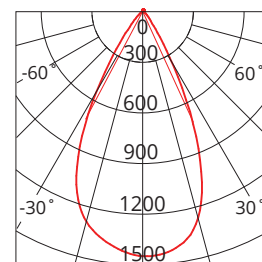

Photometric Diagram

Unit: cd
 C0/180 51.6deg
 C90/270 51.9deg

KEY INFORMATION

Lumen Output	930lm
Input Power	11W
Hole Cutout Size	Ø92mm
Install	RECESSED
Dimming Options	*Phase-Cut Dimming
Fitting Colour	WHITE
Warranty	5yr
IP Rating	IP20
IK Rating	N/A
IC Rating	IC-4
Rebate Scheme Approvals	N/A

PHOTOMETRIC

Efficacy	85lm/W
LED	COB
CCT	3000K
CRI	>80
Beam Angle	50

ELECTRICAL

Driver	Remote
Supply Input	220-240V, 50/60Hz
Driver Output Voltage	42V DC
Power Factor	>0.9
LED Input Current (nominal)	260mA
Useful life @Ta25° (L70)	50,000hr