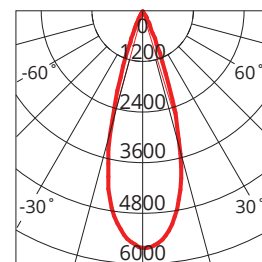

Photometric  
Diagram
 Unit: cd  
 C0/180 51.6deg  
 C90/270 51.9deg