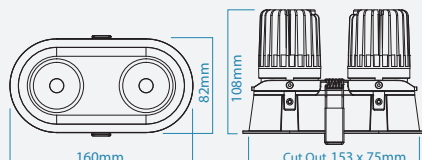

## 22W LED Adjustable Downlight

The TRIM series is a range of aluminum body downlights featuring low glare, a narrow beam angle and an ultra slim trim, this downlight suits hotel & residential applications.

### KEY INFORMATION

Lumen Output	1790lm
Input Power	22W
Hole Cutout Size	153x75mm
Install	RECESSED
Dimming Options	*Phase-Cut Dimming
Fitting Colour	WHITE
Warranty	5yr
IP Rating	IP20
IK Rating	N/A
IC Rating	NON-IC
Rebate Scheme Approvals	N/A

### CONSTRUCTION

Housing	Aluminium ADC12
Optics	Plastic Clear Lens
Adjustable Angle	0-30°
Fixings/Hardware	Rubberised Clip
Connection Type	1.1m Flex & Plug
Total Weight	0.55kg
Dimensions	160 x 82 x 108mm
Operating Ambient Temp.	-20 to 40°C
Electrical Classification	Class 2