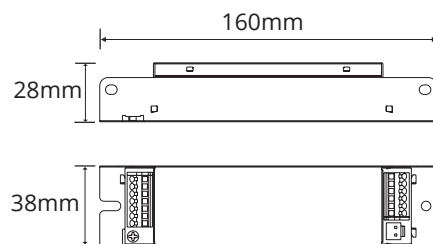

Emergency Battery Kit

Self charging battery for TRIPROOF20W06-TRI-EM during blackouts

Emergency Light Kit ensures that lights remain on at a light level sufficient to allow people to see their way for three hours if there is a power failure