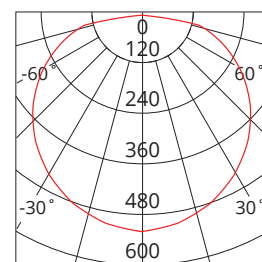

Photometric
Diagram