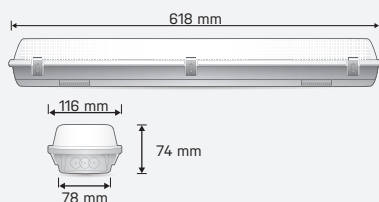

# TRIPROOF

TRIPROOF20W06-TRI-EM

SAP CODE: 2001165

600mm, 20W, tritone,  
Emergency, rugged  
indoor/outdoor LED  
batten

A robust outdoor/indoor IK08  
vandal resistant LED batten  
with an emergency battery  
for power failures and Tritone  
switchable colour temperature.

## KEY INFORMATION

Lumen Output	1850 / 1990 / 1850lm
Input Power	20W
Hole Cutout Size	N/A
Install	SURFACE MOUNT
Dimming Options	Non-Dimmable
Trim Colour	WHITE
Warranty	5yr
IP Rating	IP65
IK Rating	IK08
IC Rating	N/A
Rebate Scheme Approvals	N/A

## PHOTOMETRIC

Efficacy	93 / 100 / 93lm/W
LED	SMD
CCT	4000 / 5000 / 6500K
CRI	>80
Beam Angle	120°

## CONSTRUCTION

Housing	Polycarbonate
Optic	Polycarbonate Diffuser
Adjustable Angle	N/A
Fixings/Hardware	Bracket
Connection Type	Terminal Block PA14
Total Weight	2kg
Dimensions	618 x 116 x 74mm
Operating Ambient Temp.	0 to 45°C
Electrical Classification	Class 1
Food Grade Approval	HACCP