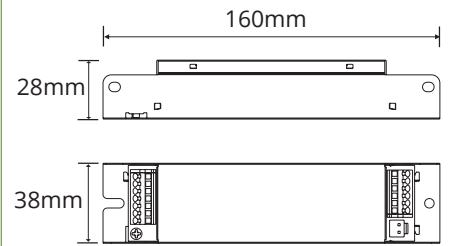

Emergency Battery

TRI-EM-Battery
SAP CODE: 2001481

Self charging battery for TRIPROOF60W15-TRI-EM during blackouts

Emergency Light Kit ensures that lights remain on at a light level sufficient to allow people to see their way for three hours if there is a power failure