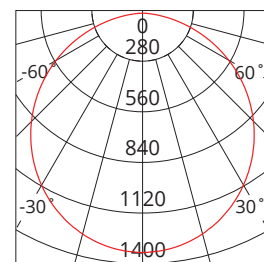

Photometric Diagram