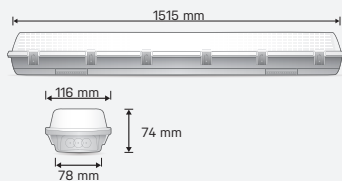

TRIPROOF

TRIPROOF60W15-TRI-EM

SAP CODE: 2001171

1500mm, 60W, Tritone, Emergency, indoor/outdoor LED batten

A robust and powerful vandal resistant LED batten with Tritone switchable colour temperature and emergency battery.

Accessories

SUSPENSION KIT; WIREGUARD

Photometric Diagram

Unit: cd
 - C0/180 110.0deg
 - C90/270 110.0deg

KEY INFORMATION

Lumen Output	5600 / 6000 / 5700lm
Input Power	60W
Hole Cutout Size	N/A
Install	SURFACE MOUNT
Dimming Options	Non-Dimmable
Trim Colour	WHITE
Warranty	5yr
IP Rating	IP65
IK Rating	IK08
IC Rating	N/A
Rebate Scheme Approvals	N/A

PHOTOMETRIC

Efficacy	93 / 100 / 95lm/W
LED	SMD
CCT	4000 / 5000 / 6500K
CRI	>80
Beam Angle	120°

ELECTRICAL

Driver	Integral
Supply Input	220-240V, 50/60Hz
Driver Output Voltage	20-57VDC
Power Factor	>0.9
LED Input Current (nominal)	1050mA
Useful life @Ta25° (L70)	50,000hr

CONSTRUCTION

Housing	Polycarbonate
Optics	Polycarbonate Diffuser
Adjustable Angle	N/A
Fixings/Hardware	Bracket
Connection Type	Terminal Block PA14
Total Weight	3.5kg
Dimensions	1515x116x74mm
Operating Ambient Temp.	0 to 50°C
Electrical Classification	Class 1
Food Grade Approval	HACCP