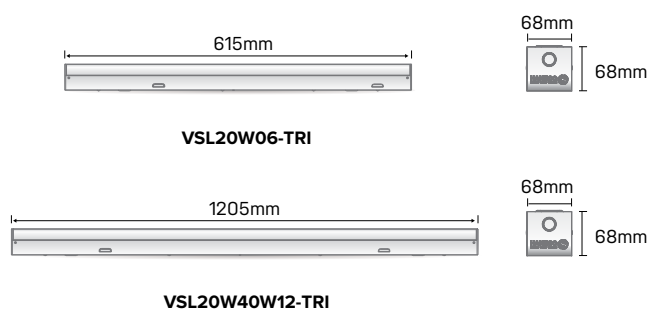

## Product Overview

Nominal Length 600mm

POWER	LUMENS	EFFICACY	CCT	DIMENSIONS	WEIGHT	SAP CODE	PRODUCT CODE
20W	2150 lm	108 lm/W	4000K	615 x 68 x 68mm	0.90kg 1.90kg	2001630 2001631	<b>VSL20W06-TRI</b> <b>VSL20W06-TRI-EM</b>
	2260 lm	113 lm/W	4700K				
	2130 lm	107 lm/W	5700K				

Nominal Length 1200mm

POWER	LUMENS	EFFICACY	CCT	DIMENSIONS	WEIGHT	SAP CODE	PRODUCT CODE
20W (Ecoswitch)	2100 lm	108 lm/W	4000K	1205 x 68 x 68mm	1.80kg 2.80kg	2001634 2001635	<b>VSL20W40W12-TRI</b> <b>VSL20W40W12-TRI-EM</b>
	2300 lm	113 lm/W	4700K				
	2200 lm	107 lm/W	5700K				
40W	4200 lm	106 lm/W	4000K	1205 x 68 x 68mm	1.80kg 2.80kg	2001634 2001635	<b>VSL20W40W12-TRI</b> <b>VSL20W40W12-TRI-EM</b>
	4600 lm	114 lm/W	4700K				
	4400 lm	108 lm/W	5700K				

EM = Emergency

Indoor Battens

SPECIFICATIONS		APPLICATIONS	
<b>Body Material:</b> Steel	<b>Driver:</b> Integral	Retail Offices Schools Corridors Workshops	
<b>Diffuser Material:</b> Polycarbonate (Opal)	<b>Power Connection:</b> PA14 Terminals		
<b>Body colour:</b> White: W002	<b>Input:</b> 220-240V, 50/60Hz		
<b>IP Rating:</b> IP40: 1200mm models IP20: 600mm models	<b>Electrical Classification:</b> Class 1		
<b>Beam Angle:</b> 120°	<b>Power Factor:</b> >0.9		
<b>CRI:</b> >80	<b>Protection:</b> Overload / Short Circuit		
<b>SDCM:</b> <5	<b>Lifespan:</b> >50,000hrs @Ta25°C (L70)		
	<b>Operating Ambient Temperature:</b> -20 to 45°C		
	<b>Dimming:</b> Non-Dimmable		

## DIMENSIONS

FIND OUT MORE: