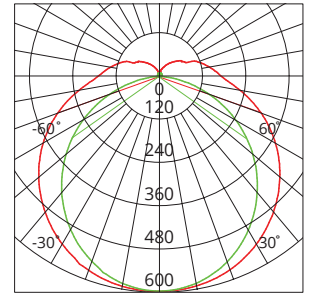

## PHOTOMETRIC DIAGRAM

Unit: cd  
 - C0/180 140.9deg  
 - C90/270 109.2deg

Photometric diagram shown is for 4000K output.