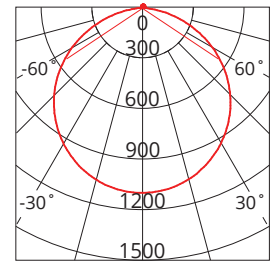

VISTA hero

VISTA-HR12-EM

SAP CODE: 2001941

40/31/26/19W, 1165mm wide-body LED batten with EM Lithium battery and Flicker Free driver

VISTA hero is a wide-body (125mm) LED batten with even light distribution, quadruple power selection and flicker free driver.

Photometric Diagram

Unit: cd
C0/180 113.3deg
C90/270 134.2deg

KEY INFORMATION

Lumen Output	40W	4300 / 4460 / 4140lm
	31W	3520 / 3640 / 3420lm
	26W	3150 / 3210 / 3030lm
	19W	2290 / 2310 / 2200lm
Input Power	40W, 31W, 26W, 19W	
Hole Cutout Size	N/A	
Install	SURFACE MOUNT	
Dimming Options	Non-Dimmable	
Fitting Colour	WHITE	
Warranty	5yr	
IP Rating	IP20	
IK Rating	N/A	
IC Rating	N/A	
Rebate Scheme Approvals	VEU; REPS; IPART LCP 43.9	

PHOTOMETRIC

Efficacy	40W	107 / 112 / 104lm/W
	31W	114 / 117 / 110lm/W
	26W	121 / 123 / 117lm/W
	19W	121 / 122 / 116lm/W
LED	SMD	
CCT	4000 / 4700 / 5700K	
CRI	>80	
Beam Angle	120°	

ELECTRICAL

Driver	Integral
Supply Input	220-240V, 50/60Hz
Driver Output Voltage	40V DC
Power Factor	>0.9
LED Input Current (nominal)	500-1000mA
Useful life @Ta25° (L70)	50,000hr