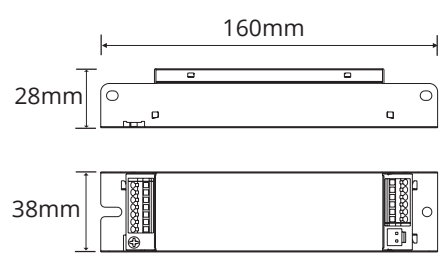

Emergency Battery Kit

Self charging battery during blackouts

Emergency Light Kit ensures that lights remain on at a light level sufficient to allow people to see their way for two hours if there is a power failure