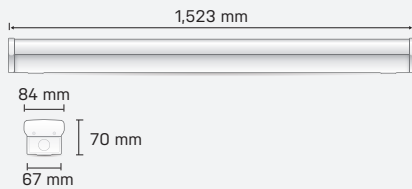

# VISTA

VISTA60W15-TRI-EM

SAP CODE: 2001163

Photometric Diagram

Unit: cd  
 - C0/180 120.0deg  
 - C90/270 120.0deg

1500mm, 60W,  
Tritone, Emergency,  
conventional  
appearance LED batten

A powerful LED replacement for conventional battens with an emergency battery and Tritone switchable colour temperature.

## KEY INFORMATION

Lumen Output	6300 / 6690 / 6250lm
Input Power	60W
Hole Cutout Size	N/A
Install	SURFACE MOUNT
Dimming Options	Non-Dimmable
Trim Colour	WHITE
Warranty	5yr
IP Rating	IP20

## PHOTOMETRIC

Efficacy	105 / 112 / 104lm/W
LED	SMD
CCT	4000 / 4700 / 5700K
CRI	>80
Beam Angle	120°

## CONSTRUCTION

Housing	Aluminium
Optics	Polycarbonate Diffuser
Adjustable Angle	N/A
Fixings/Hardware	N/A
Connection Type	Terminal Block PA14
Total Weight	2.5kg
Dimensions	1523 x 82 x 67mm
Operating Ambient Temp.	0 to 50°C
Electrical Classification	Class 1
Food Grade Approval	HACCP