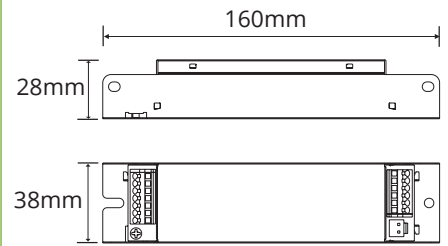

Emergency Battery

VISTA-EM-Battery
SAP CODE: 2001430

Self charging battery for VISTA60W15-TRI-EM during blackouts

Emergency Light Kit ensures that lights remain on at a light level sufficient to allow people to see their way for three hours if there is a power failure