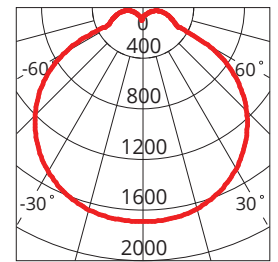

# VISTA

VISTA60W15-TRI-EM

SAP CODE: 2001163

Photometric Diagram

Unit: cd  
 - C0/180 120.0deg  
 - C90/270 120.0deg

1500mm, 60W,  
Tritone, Emergency,  
conventional  
appearance LED batten

A powerful LED replacement for conventional battens with an emergency battery and Tritone switchable colour temperature.

## PHOTOMETRIC

Efficacy	105 / 112 / 104lm/W
LED	SMD
CCT	4000 / 4700 / 5700K
CRI	>80
Beam Angle	120°