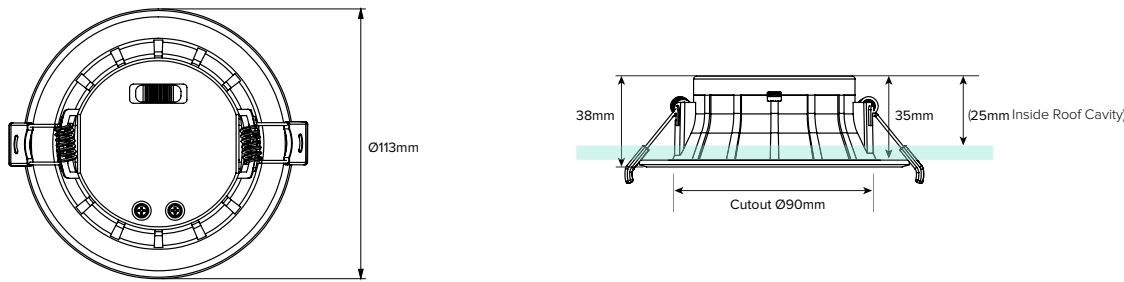

Product Overview

POWER	LUMENS	EFFICACY	CCT	WEIGHT	SAP CODE	PRODUCT CODE
8 W	800 / 850 / 800 lm	100 / 106 / 100 lm/W	3000 / 4200 / 5700 K	0.2 kg	2002396	VIVA-LP

SPECIFICATIONS

Body Material: Polycarbonate	Driver: Integral	Dimming: Phase-Cut Dimmable
Diffuser Material: Polycarbonate (Opal)	Connection Type: 1m Flex & Plug	APPLICATIONS Bedrooms Lounge Room Dining Area Laundry Butler Pantry Hallways Entrance Staircase Bathrooms Ensuite Theatre Rooms Games Rooms Function Areas Hotel Rooms Kitchen / Food Prep
Body colour: White	Input: 220-240Va.c. 50/60Hz	
Fascia colour: White RAL 9003	Electrical Classification: Class II	
IP Rating: IP44	Power Factor: > 0.5	
Beam Angle: 100°	Protection: Overload / Short Circuit	
CRI: > 85	Lifespan: >102,000hrs@Ta25°C(L70)	
SDCM: < 3	Operating Ambient Temperature: -20 to 40°C	
IC Rating: IC-4	Smart: KASTA Compatible	

Residential Downlights

DIMENSIONS (mm)

ACCESSORIES

Description	Product Code
Clip-on Trim Black	TRIM-VIVA-BLK
Clip-on Trim Gold	TRIM-VIVA-GLD
Clip-on Trim Nickel	TRIM-VIVA-NKL

Description	Product Code
Adaptor Ring (Cut Out Ø100-125 mm)	TRIM-VIVA-130
Adaptor Ring (Cut Out Ø120-165 mm)	TRIM-VIVA-170