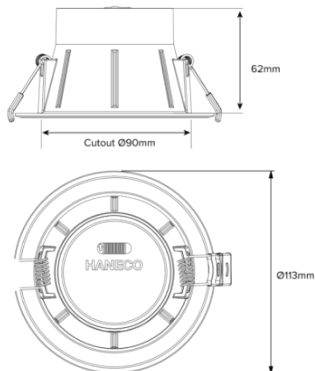

### DIMENSION DIAGRAMS

### KEY INFORMATION

Power	8 W
Lumen Output	720 / 800 / 720 lm
Cutout Size	Ø 90 mm
Mounting Type	Recessed
Dimming Type	Phase-Cut Dimmable (Trailing Edge, 10-100%)
Body Colour	White
IP Rating	IP44 F - IP20 B
IC Rating	IC-4
Operating Ambient Temp.	-20 to 40°C
Connection Type	600mm Flex & Plug
Driver	Integral
Warranty	5 yrs

### OTHERS

Adjustable Angle	Not applicable
Body Material	Polycarbonate
Diffuser Material	Polycarbonate (Opal)
Rebate Scheme Approvals	Not Applicable
Weight	0.2 kg
Dimensions	Ø113 x 62 mm