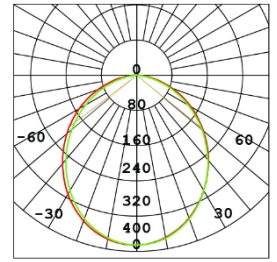

### DIMENSION DIAGRAMS

### PHOTOMETRIC DIAGRAM

Unit: cd  
 - C0/180,103.3  
 - C90/270,99.9

Photometric diagram shown is for 4200 K output.

### KEY INFORMATION

Power	8 W
Lumen Output	720 / 800 / 720 lm
Cutout Size	Ø 90 mm
Mounting Type	Recessed
Dimming Type	Phase-Cut Dimmable (Trailing Edge, 10-100%)
Body Colour	White
IP Rating	IP44 F - IP20 B
IC Rating	IC-4
Operating Ambient Temp.	-20 to 40°C
Connection Type	600mm Flex & Plug
Driver	Integral
Warranty	5 yrs