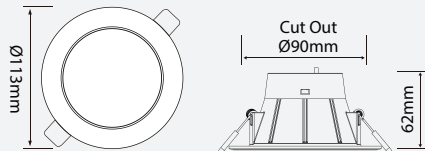

# VIVA

VIVA-FL-TRI  
SAP CODE: 2001847

8W, dimmable,  
switchable colour  
temperature, flush  
diffuser

White trimmed LED downlight  
with flushed opal diffuser.

Photometric  
Diagram

Unit: cd  
- C0/180 100.0deg  
- C90/270 100.0deg

## KEY INFORMATION

Lumen Output	800 / 850 / 800lm
Input Power	8W
Hole Cutout Size	Ø90mm
Install	RECESSED
Dimming Options	*Phase-Cut Dimming
Trim Colour	WHITE
Warranty	5yr
IP Rating	IP44
IK Rating	N/A
IC Rating	IC-4
Rebate Scheme Approvals	VEU; REES; IPART; HEER

## PHOTOMETRIC

Efficacy	100 / 106 / 100lm/W
LED	SMD
CCT	3000 / 4200 / 5700K
CRI	>80
Beam Angle	100°

## CONSTRUCTION

Housing	Polycarbonate
Optics	Polycarbonate Diffuser
Adjustable Angle	N/A
Fixings/Hardware	Rubberised Clip
Connection Type	0.9m Flex & Plug
Total Weight	0.2kg
Dimensions	Ø113 x 62mm
Operating Ambient Temp.	-20 to 45°C
Electrical Classification	Class 2