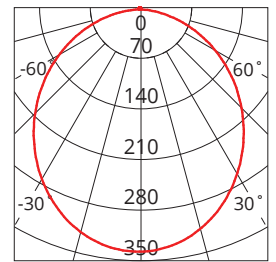

Photometric
Diagram