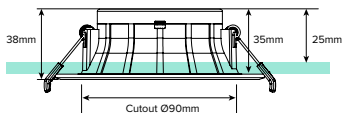

APPLICATIONS

Bedrooms, Lounge Room, Dining Area, Laundry, Butler Pantry, Hallways, Entrance, Staircase, Bathrooms, Ensuite, Theatre Rooms, Games Rooms, Function Areas, Hotel Rooms, Kitchen / Food Prep

DIMENSION DIAGRAMS

Disclaimer

NOTE 1: SDCM values measured on 3K/5.7K CCT

NOTE 2: CRI value measured on 5.7K CCT

NOTE 3: Inside roof cavity assumes 10mm plasterboard thickness

haneco.com.au

Specification subject to change without prior notice. Last updated 18/07/2024

PHOTOMETRIC DIAGRAM

Unit: cd

— C0/180,109.4deg
— C90/270,107.deg

Photometric diagram shown is for 4000K output.

KEY INFORMATION

Power	8 W
Lumen Output	800 / 850 / 800 lm
Cutout Size	90 mm
Mounting Type	Recessed
Dimming Type	Phase-Cut Dimmable (Trailing Edge, 10-100%)
Body Colour	White
IP Rating	IP44
IC Rating	IC-4
Operating Ambient Temp.	-20 to 40°C
Connection Type	1m Flex & Plug
Driver	Integral
Warranty	5 yrs

OTHERS

Adjustable Angle	Not applicable
Body Material	Polycarbonate
Diffuser Material	Polycarbonate (Opal)
Rebate Scheme Approvals	Not Applicable
Weight	0.2 kg
Dimensions	Ø113 x 38 mm (25mm Inside Roof Cavity)