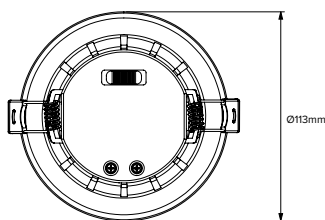

APPLICATIONS

Bedrooms, Lounge Room, Dining Area, Laundry, Butler Pantry, Hallways, Entrance, Staircase, Bathrooms, Ensuite, Theatre Rooms, Games Rooms, Function Areas, Hotel Rooms, Kitchen / Food Prep

DIMENSION DIAGRAMS

Disclaimer

NOTE 1: SDCM values measured on 3K/5.7K CCT

NOTE 2: CRI value measured on 5.7K CCT

NOTE 3: Inside roof cavity assumes 10mm plasterboard thickness

haneco.com.au

Specification subject to change without prior notice. Last updated 18/07/2024

PHOTOMETRIC DIAGRAM

Unit: cd

— C0/180,109.4deg
— C90/270,107.deg

Photometric diagram shown is for 4000K output.

KEY INFORMATION

Power	8 W
Lumen Output	800 / 850 / 800 lm
Cutout Size	90 mm
Mounting Type	Recessed
Dimming Type	Phase-Cut Dimmable (Trailing Edge, 10-100%)
Body Colour	White
IP Rating	IP44
IC Rating	IC-4
Operating Ambient Temp.	-20 to 40°C
Connection Type	1m Flex & Plug
Driver	Integral
Warranty	5 yrs

OTHERS

Adjustable Angle	Not applicable
Body Material	Polycarbonate
Diffuser Material	Polycarbonate (Opal)
Rebate Scheme Approvals	Not Applicable
Weight	0.2 kg
Dimensions	Ø113 x 38 mm (25mm Inside Roof Cavity)