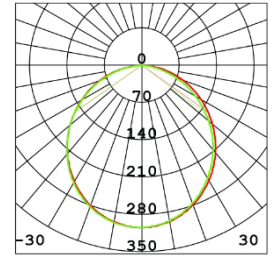

Disclaimer

NOTE 1: SDCM values measured on 3K/5.7K CCT

NOTE 2: CRI value measured on 5.7K CCT

NOTE 3: Inside roof cavity assumes 10mm plasterboard thickness

haneco.com.au

Specification subject to change without prior notice. Last updated 18/07/2024

PHOTOMETRIC DIAGRAM

Unit: cd

— C0/180,109.4deg
— C90/270,107.deg

Photometric diagram shown is for 4000K output.

KEY INFORMATION

Power	8 W
Lumen Output	800 / 850 / 800 lm
Cutout Size	90 mm
Mounting Type	Recessed
Dimming Type	Phase-Cut Dimmable (Trailing Edge, 10-100%)
Body Colour	White
IP Rating	IP44
IC Rating	IC-4
Operating Ambient Temp.	-20 to 40°C
Connection Type	1m Flex & Plug
Driver	Integral
Warranty	5 yrs