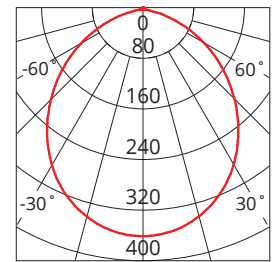

Photometric
Diagram