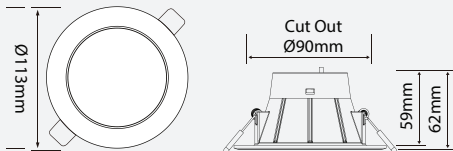

VIVA

VIVA-RC-TRI
SAP CODE: 2001846

8W, dimmable,
switchable colour
temperature, recessed
diffuser

White trimmed LED downlight
with recessed opal diffuser to
reduce glare.

Photometric
Diagram

Unit: cd
- C0/180 100.0deg
- C90/270 100.0deg

KEY INFORMATION

Lumen Output	800 / 850 / 800lm
Input Power	8W
Hole Cutout Size	Ø90mm
Install	RECESSED
Dimming Options	*Phase-Cut Dimming
Trim Colour	WHITE
Warranty	5yr
IP Rating	IP44
IK Rating	N/A
IC Rating	IC-4
Rebate Scheme Approvals	VEU; REES; IPART; HEER

CONSTRUCTION

Housing	Polycarbonate
Optics	Polycarbonate Diffuser
Adjustable Angle	N/A
Fixings/Hardware	Rubberised Clip
Connection Type	0.9m Flex & Plug
Total Weight	0.2kg
Dimensions	Ø113 x 62mm
Operating Ambient Temp.	-20 to 45°C
Electrical Classification	Class 2