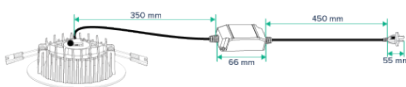

DIMENSION DIAGRAMS

Disclaimer

NOTE1: SDCM values measured on 3K/5.7K CCT