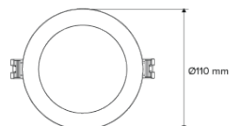

#### DIMENSION DIAGRAMS

#### KEY INFORMATION

Power	10 W
Lumen Output	1054 / 1138 / 1032 lm
Cutout Size	Ø 90 mm
Mounting Type	Recessed
Dimming Type	Phase-Cut Dimmable (Trailing Edge, 10-100%)
Body Colour	White (RAL9003)
IP Rating	IP54 F - IP20 B
IC Rating	Do Not Cover
Operating Ambient Temp.	-20 to 40°C
Connection Type	750mm Flex & Plug
Driver	Remote
Warranty	5 yrs

#### OTHERS

Adjustable Angle	Not applicable
Body Material	Polycarbonate
Diffuser Material	Polycarbonate (Opal)
Rebate Scheme Approvals	Not Applicable
Weight	0.2 kg
Dimensions	Ø110 x 30 mm