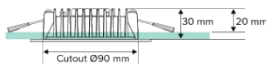

DIMENSION DIAGRAMS

Disclaimer

NOTE1: SDCM values measured on 3K/5.7K CCT