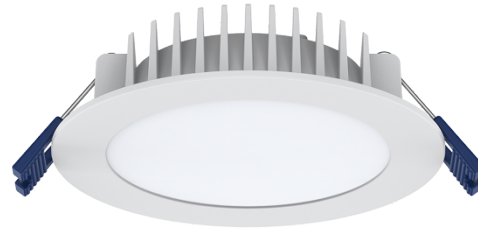

### Practicality meets sleek versatility.

VIVA REM from Haneco builds on the legacy of the VIVA and adds the flexibility of incorporating a remote driver for those unique installations that require a thin luminaire. The VIVA REM features tritone colour technology, dimming capabilities, a flicker-free driver, and a 10W output, all wrapped in an extremely low-profile housing that can meet any application.

#### DIMENSION DIAGRAMS

#### Disclaimer

NOTE1: SDCM values measured on 3K/5.7K CCT

#### KEY INFORMATION

Power	10 W
Lumen Output	1054 / 1138 / 1032 lm
Cutout Size	Ø 90 mm
Mounting Type	Recessed
Dimming Type	Phase-Cut Dimmable (Trailing Edge, 10-100%)
Body Colour	White (RAL9003)
IP Rating	IP54 F - IP20 B
IC Rating	Do Not Cover
Operating Ambient Temp.	-20 to 40°C
Connection Type	750mm Flex & Plug
Driver	Remote
Warranty	5 yrs