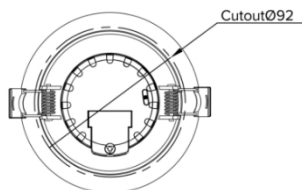

VIVA SEN

VIVA-SEN

SAP CODE: 2002398

Motion controlled lighting.

Haneco's VIVA SEN is made to satisfy the demands of a simpler lifestyle. The VIVA SEN has the standard features of a practical downlight, such as tritone colour and IC-4 approval, but it additionally contains a PIR sensor that, without the need for additional hardware, turns on the light automatically when movement is detected in the room.

APPLICATIONS

Butler Pantry, Walk-in Wardrobes, Storage Rooms, Laundry, Entrance, Function Areas

SENSOR INFORMATION

Sensor Type	PIR
Detection Angle	360°
Detection Radius	3 m
Daylight Threshold	8-20 lux
Hold Time	30±5 s

DIMENSION DIAGRAMS

PHOTOMETRIC DIAGRAM

Unit: cd

— C0/180 81.8deg

— C90/270 80.5deg

Photometric diagram shown is for 4000K output.

KEY INFORMATION

Power	9 W
Lumen Output	700 / 800 / 750 lm
Cutout Size	92 mm
Mounting Type	Recessed
Dimming Type	Non-Dimmable
Body Colour	White
IP Rating	IP20
IC Rating	IC-4
Operating Ambient Temp.	-10 to 45°C
Connection Type	900mm Flex & Plug
Driver	Integral
Warranty	5 yrs

OTHERS

Adjustable Angle	Not applicable
Body Material	Polycarbonate
Diffuser Material	Polycarbonate (Opal)
Rebate Scheme Approvals	Not Applicable
Weight	0.2 kg
Dimensions	Ø110 x 68 mm