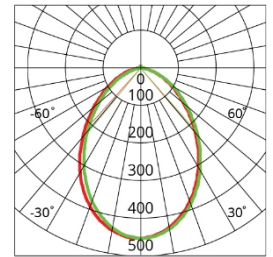

APPLICATIONS

Butler Pantry, Walk-in Wardrobes, Storage Rooms, Laundry, Entrance, Function Areas

SENSOR INFORMATION

Sensor Type	PIR
Detection Angle	360°
Detection Radius	3 m
Daylight Threshold	8-20 lux
Hold Time	30±5 s

DIMENSION DIAGRAMS

PHOTOMETRIC DIAGRAM

Unit: cd

— C0/180 81.8deg

— C90/270 80.5deg

Photometric diagram shown is for 4000K output.

KEY INFORMATION

Power	9 W
Lumen Output	700 / 800 / 750 lm
Cutout Size	92 mm
Mounting Type	Recessed
Dimming Type	Non-Dimmable
Body Colour	White
IP Rating	IP20
IC Rating	IC-4
Operating Ambient Temp.	-10 to 45°C
Connection Type	900mm Flex & Plug
Driver	Integral
Warranty	5 yrs