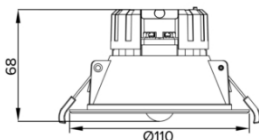

APPLICATIONS

Butler Pantry, Walk-in Wardrobes, Storage Rooms, Laundry, Entrance, Function Areas

SENSOR INFORMATION

Sensor Type	PIR
Detection Angle	360°
Detection Radius	3 m
Daylight Threshold	8-20 lux
Hold Time	30±5 s

DIMENSION DIAGRAMS

PHOTOMETRIC DIAGRAM

Unit: cd

— C0/180 81.8deg

— C90/270 80.5deg

Photometric diagram shown is for 4000K output.

KEY INFORMATION

Power	9 W
Lumen Output	700 / 800 / 750 lm
Cutout Size	92 mm
Mounting Type	Recessed
Dimming Type	Non-Dimmable
Body Colour	White
IP Rating	IP20
IC Rating	IC-4
Operating Ambient Temp.	-10 to 45°C
Connection Type	900mm Flex & Plug
Driver	Integral
Warranty	5 yrs

OTHERS

Adjustable Angle	Not applicable
Body Material	Polycarbonate
Diffuser Material	Polycarbonate (Opal)
Rebate Scheme Approvals	Not Applicable
Weight	0.2 kg
Dimensions	Ø110 x 68 mm