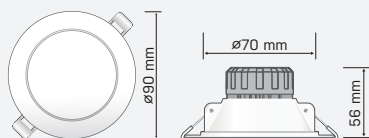

VIVA Multi 90

VIVA90-MULTI

SAP CODE: 2000690

90mm, 7W, switchable colour temperature, flush diffuser, LED fixed downlight

A white trimmed LED downlight with flush opal diffuser that has a range of clip on trims - gold, brushed nickel and black. It can be dimmed and switched to three colour temperatures.

Accessories

CLIP RING; CLIP TRIM ROUND

Photometric Diagram

Unit: cd
 - C0/180 80.0deg
 - C90/270 80.0deg

KEY INFORMATION

Lumen Output 7w	550 / 620 / 600lm
Input Power	7W
Hole Cutout Size	Ø70-90mm
Dimming Options	*Phase-Cut Dimming
Trim Colour	WHITE
Warranty	4yr
IP Rating	IP44
IK Rating	N/A
IC Rating	IC-4
Rebate Scheme Approvals	VEET; REES; IPART LCP 6.62

PHOTOMETRIC

Efficacy 7w	79 / 89 / 86lm/W
LED	SMD
CCT	3000 / 4200 / 5700K
CRI	>80
Beam Angle	90

ELECTRICAL

Driver	Integral
Supply Input	220-240V, 50/60Hz
Driver Output Voltage	56VDC
Power Factor	>0.9
LED Input Current (nominal)	120mA
Useful life @Ta25° (L70)	50,000hr

CONSTRUCTION

Housing	Aluminium + Polycarbonate
Optics	Polycarbonate
Adjustable Angle	N/A
Fixings/Hardware	Rubberised Clip
Connection Type	1.1m Flex & Plug
Total Weight	0.23kg
Dimensions	Ø90x56mm
Operating Ambient Temp.	-25 to 50°C
Electrical Classification	Class 2