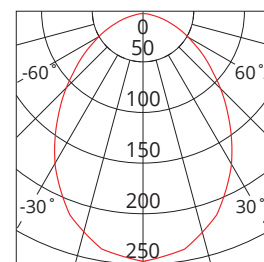

Accessories

CLIP RING; CLIP TRIM ROUND

Photometric Diagram

Unit: cd
 - C0/180 80.0deg
 - C90/270 80.0deg

KEY INFORMATION

Lumen Output 7w	550 / 620 / 600lm
Input Power	7W
Hole Cutout Size	Ø70-90mm
Dimming Options	*Phase-Cut Dimming
Trim Colour	WHITE
Warranty	4yr
IP Rating	IP44
IK Rating	N/A
IC Rating	IC-4
Rebate Scheme Approvals	VEET; REES; IPART LCP 6.62

PHOTOMETRIC

Efficacy 7w	79 / 89 / 86lm/W
LED	SMD
CCT	3000 / 4200 / 5700K
CRI	>80
Beam Angle	90

ELECTRICAL

Driver	Integral
Supply Input	220-240V, 50/60Hz
Driver Output Voltage	56VDC
Power Factor	>0.9
LED Input Current (nominal)	120mA
Useful life @Ta25° (L70)	50,000hr