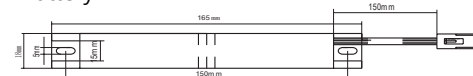

Emergency Kit

VISTA LINE Emergency with Lithium Iron Phosphate Battery Technology

VISTA LINE emergency batten powered by Lithium Iron Phosphate (LiFePO4) battery technology provides emergency escape lighting during power failures.

Battery

QUICK FACTS

- Lithium Iron Phosphate (LiFePO4) battery
- Provide emergency lighting during power failures
- Manual testing

SPECIFICATIONS

Max Battery Temperature	60°
Battery Warranty	2 Years
Operation	Sustained
Emergency Classification	C0 D50 C90 D32

MAXIMUM SPACING BASED ON 0.2lx (AS/NZS2293.1:2018)

Maximum Spacings Mounting Height (Metres)

Luminaire Classification	2.1	2.4	2.7	3.0	3.3	3.6	4.0	4.5	5.0	6.0	7.0	8.0	9.0	10	15	20
D32	11.5	13.2	14.8	16.5	17.6	18.0	18.5	19.0	19.5	20.1	20.5	20.7	20.6	20.3	0.0	
D50	11.5	13.2	14.8	16.5	18.1	19.8	21.8	22.5	23.1	24.1	24.9	25.4	25.7	25.8	23.6	0.0