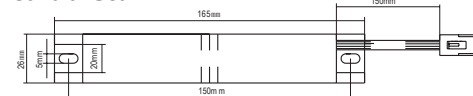

Control Gear

Battery