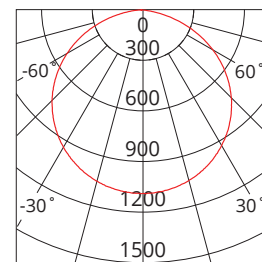

VISTA^{LINE}

(formerly VISTA^{LITE})

VSL20W40W12-TRI-EM

SAP CODE: 2001635

20/40W Tritone indoor LED batten

A diffused appearance LED batten with a choice of 3 colour temperatures and dual intensity.

Photometric Diagram

Unit: cd
 - C0/180 120.0deg
 - C90/270 120.0deg

KEY INFORMATION

Lumen Output ^{40W}	4200 / 4600 / 4400lm
^{20W}	2100 / 2300 / 2200lm
Input Power	40W / 20W
Hole Cutout Size	N/A
Install	SUSPENDED, SURFACE MOUNT
Dimming Options	Non-Dimmable
Trim Colour	WHITE
Warranty	5yr
IP Rating	IP40
IK Rating	N/A
IC Rating	N/A
Rebate Scheme Approvals	IPART Approved

PHOTOMETRIC

Efficacy ^{40W}	106 / 114 / 108lm/W
^{20W}	108 / 113 / 107lm/W
LED	SMD
CCT	4000 / 4700 / 5700K
CRI	>80
Beam Angle	120°

ELECTRICAL

Driver	Integral
Supply Input	220-240V, 50/60Hz
Driver Output Voltage	27-37VDC
Power Factor	>0.9
LED Input Current (nominal)	700-1050mA
Useful life @Ta25° (L70)	50,000hr