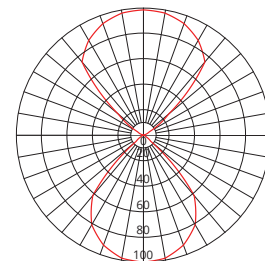

Photometric
Diagram