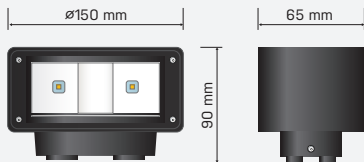

# WALL WASHER

W12W150\*90RE3KB  
SAP CODE: 2000549

Black, 3000K, 12W,  
indoor/outdoor, LED  
wall washer

An LED up/down wall light for  
protected outdoor use.

Photometric  
Diagram

Unit: cd  
- C0/180 85.0deg  
- C90/270 85.0deg

## KEY INFORMATION

Lumen Output	430lm
Input Power	12W
Hole Cutout Size	N/A
Install	SURFACE MOUNT
Dimming Options	Non-Dimmable
Trim Colour	BLACK
Warranty	3yr
IP Rating	IP54
IK Rating	N/A
IC Rating	N/A
Rebate Scheme Approvals	N/A

## PHOTOMETRIC

Efficacy	36lm/W
LED	SMD
CCT	3000K
CRI	>65
Beam Angle	90°

## CONSTRUCTION

Housing	Aluminium
Optics	Polycarbonate Diffuser
Adjustable Angle	N/A
Fixings/Hardware	N/A
Connection Type	Terminal Block PA12
Total Weight	0.8kg
Dimensions	150x90x65mm
Operating Ambient Temp.	-25 to 50°C
Electrical Classification	Class 1