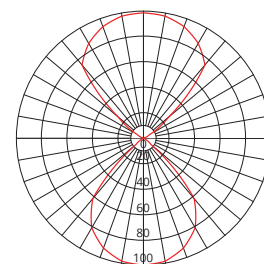

Photometric
Diagram