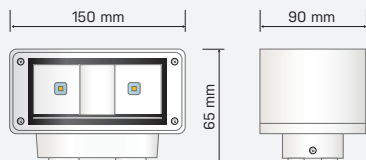

# WALL WASHER

W12W150\*90RE3KW

SAP CODE: 2000551

White, 3000K, 12W,  
indoor/outdoor, LED  
wall washer

An LED up/down wall light for  
protected outdoor use.

Photometric  
Diagram

Unit: cd  
- C0/180 85.0deg  
- C90/270 85.0deg

## KEY INFORMATION

Lumen Output	430lm
Input Power	12W
Hole Cutout Size	N/A
Install	SURFACE MOUNT
Dimming Options	Non-Dimmable
Trim Colour	WHITE
Warranty	3yr
IP Rating	IP54
IK Rating	N/A
IC Rating	N/A
Rebate Scheme Approvals	N/A

## PHOTOMETRIC

Efficacy	36lm/W
LED	SMD
CCT	3000K
CRI	>65
Beam Angle	90°

## CONSTRUCTION

Housing	Aluminium
Optics	Polycarbonate Diffuser
Adjustable Angle	N/A
Fixings/Hardware	N/A
Connection Type	Terminal Block PA12
Total Weight	0.8kg
Dimensions	150x65x65mm
Operating Ambient Temp.	-25 to 50°C
Electrical Classification	Class 1