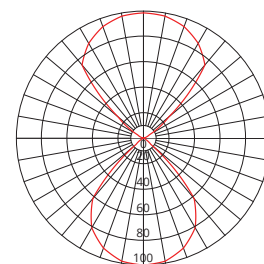

WALL WASHER

W12W150*90RE4KW

SAP CODE: 2000553

White, 4000K, 12W,
indoor/outdoor, LED
wall washer

An LED up/down wall light for
protected outdoor use

Photometric
Diagram

Unit: cd
- C0/180 85.0deg
- C90/270 85.0deg

PHOTOMETRIC

Efficacy	38lm/W
LED	SMD
CCT	4000K
CRI	>65
Beam Angle	90°

ELECTRICAL

Driver	Integral
Supply Input	220-240V, 50/60Hz
Driver Output Voltage	31VDC
Power Factor	>0.9
LED Input Current (nominal)	350mA
Useful life @Ta25° (L70)	50,000hr