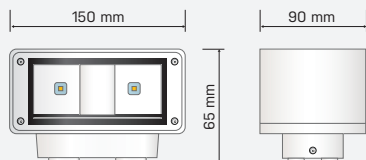

WALL WASHER

W12W150*90RE4KW

SAP CODE: 2000553

White, 4000K, 12W,
indoor/outdoor, LED
wall washer

An LED up/down wall light for
protected outdoor use

Photometric
Diagram

Unit: cd
- C0/180 85.0deg
- C90/270 85.0deg

KEY INFORMATION

Lumen Output	460lm
Input Power	12W
Hole Cutout Size	N/A
Install	SURFACE MOUNT
Dimming Options	Non-Dimmable
Trim Colour	WHITE
Warranty	3yr
IP Rating	IP54
IK Rating	N/A
IC Rating	N/A
Rebate Scheme Approvals	N/A

PHOTOMETRIC

Efficacy	38lm/W
LED	SMD
CCT	4000K
CRI	>65
Beam Angle	90°

ELECTRICAL

Driver	Integral
Supply Input	220-240V, 50/60Hz
Driver Output Voltage	31VDC
Power Factor	>0.9
LED Input Current (nominal)	350mA
Useful life @Ta25° (L70)	50,000hr

CONSTRUCTION

Housing	Aluminium
Optics	Polycarbonate Diffuser
Adjustable Angle	N/A
Fixings/Hardware	N/A
Connection Type	Terminal Block PA12
Total Weight	0.8kg
Dimensions	150x90x65mm
Operating Ambient Temp.	-25 to 50°C
Electrical Classification	Class 1