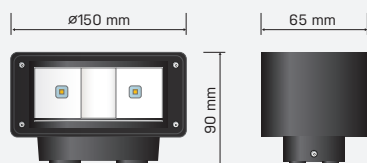

WALL WASHER

W12W150*90RE6KB

SAP CODE: 2000554

Black, 6000K, 12W,
indoor/outdoor, LED
wall washer

An LED up/down wall light for
protected outdoor use.

Photometric
Diagram

Unit: cd
- C0/180 85.0deg
- C90/270 85.0deg

KEY INFORMATION

Lumen Output	420lm
Input Power	12W
Hole Cutout Size	N/A
Install	SURFACE MOUNT
Dimming Options	Non-Dimmable
Trim Colour	BLACK
Warranty	3yr
IP Rating	IP54
IK Rating	N/A
IC Rating	N/A
Rebate Scheme Approvals	N/A

PHOTOMETRIC

Efficacy	35lm/W
LED	SMD
CCT	6000K
CRI	>65
Beam Angle	90°

ELECTRICAL

Driver	Integral
Supply Input	220-240V, 50/60Hz
Driver Output Voltage	31VDC
Power Factor	>0.9
LED Input Current (nominal)	350mA
Useful life @Ta25° (L70)	50,000hr

CONSTRUCTION

Housing	Aluminium
Optics	Polycarbonate Diffuser
Adjustable Angle	N/A
Fixings/Hardware	N/A
Connection Type	Terminal Block PA12
Total Weight	0.8kg
Dimensions	150x90x65mm
Operating Ambient Temp.	-25 to 50°C
Electrical Classification	Class 1