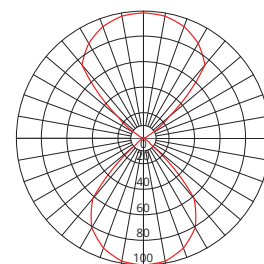

WALL WASHER

W12W150*90RE6KB

SAP CODE: 2000554

Black, 6000K, 12W,
indoor/outdoor, LED
wall washer

An LED up/down wall light for
protected outdoor use.

Photometric
Diagram

Unit: cd
- C0/180 85.0deg
- C90/270 85.0deg

PHOTOMETRIC

Efficacy	35lm/W
LED	SMD
CCT	6000K
CRI	>65
Beam Angle	90°

ELECTRICAL

Driver	Integral
Supply Input	220-240V, 50/60Hz
Driver Output Voltage	31VDC
Power Factor	>0.9
LED Input Current (nominal)	350mA
Useful life @Ta25° (L70)	50,000hr