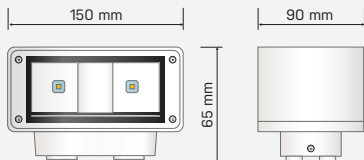

WALL WASHER

W12W150*90RE6KW
SAP CODE: 2000555

White, 6000K, 12W, indoor/outdoor, LED wall washer

An LED up/down wall light for protected outdoor use.

Photometric Diagram

Unit: cd
- C0/180 85.0deg
- C90/270 85.0deg

KEY INFORMATION

Lumen Output	420lm
Input Power	12W
Hole Cutout Size	N/A
Install	SURFACE MOUNT
Dimming Options	Non-Dimmable
Trim Colour	WHITE
Warranty	3yr
IP Rating	IP54
IK Rating	N/A
IC Rating	N/A
Rebate Scheme Approvals	N/A

PHOTOMETRIC

Efficacy	35lm/W
LED	SMD
CCT	6000K
CRI	>65
Beam Angle	90°

ELECTRICAL

Driver	Integral
Supply Input	220-240V, 50/60Hz
Driver Output Voltage	31VDC
Power Factor	>0.9
LED Input Current (nominal)	350mA
Useful life @Ta25° (L70)	50,000hr

CONSTRUCTION

Housing	Aluminium
Optics	Polycarbonate Diffuser
Adjustable Angle	N/A
Fixings/Hardware	N/A
Connection Type	Terminal Block PA12
Total Weight	0.8kg
Dimensions	150x90x65mm
Operating Ambient Temp.	-25 to 50°C
Electrical Classification	Class 1