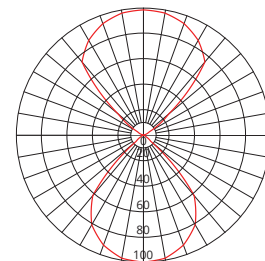

WALL WASHER

W12W150*90RE6KW
SAP CODE: 2000555

White, 6000K, 12W, indoor/outdoor, LED wall washer

An LED up/down wall light for protected outdoor use.

Photometric Diagram

Unit: cd
- C0/180 85.0deg
- C90/270 85.0deg

KEY INFORMATION

Lumen Output	420lm
Input Power	12W
Hole Cutout Size	N/A
Install	SURFACE MOUNT
Dimming Options	Non-Dimmable
Trim Colour	WHITE
Warranty	3yr
IP Rating	IP54
IK Rating	N/A
IC Rating	N/A
Rebate Scheme Approvals	N/A

PHOTOMETRIC

Efficacy	35lm/W
LED	SMD
CCT	6000K
CRI	>65
Beam Angle	90°

ELECTRICAL

Driver	Integral
Supply Input	220-240V, 50/60Hz
Driver Output Voltage	31VDC
Power Factor	>0.9
LED Input Current (nominal)	350mA
Useful life @Ta25° (L70)	50,000hr