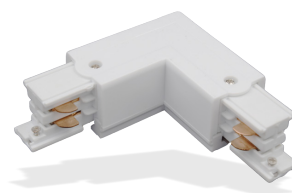

# FOCI Track Joiner

Allows connection of track for Haneco FOCI LED tracklight

**Adjustable Joiner**

**90° Joiner**

**180° Joiner**

## 90° JOINER SPECIFICATIONS

Code	Black: SMTCN-BK-90D White: SMTCN-WH-90D
Material	Aluminium
Fixings	Not Included

## 180° JOINER SPECIFICATIONS

Code	Black: SMTCN-BK-180D White: SMTCN-WH-180D
Material	Aluminium
Fixings	Not Included

## ADJUSTABLE JOINER SPECIFICATIONS

Code	Black: SMTCN-BK-FD White: SMTCN-WH-FD
Material	Aluminium
Fixings	Not Included