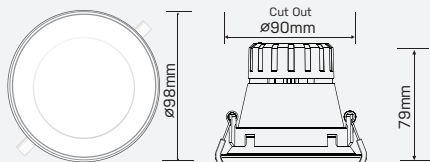

DULAR

DULAR-FIX-TRI

SAP CODE: 2001850

8W, dimmable,
switchable colour
temperature, trimless

Trimless LED downlight with recessed lens to minimise glare

Photometric Diagram

Unit: cd
 - C0/180 45.0deg
 - C90/270 45.0deg

KEY INFORMATION

Lumen Output	820 / 930 / 880lm
Input Power	8W
Hole Cutout Size	Ø90mm
Install	RECESSED
Dimming Options	*Phase-Cut Dimming
Fitting Colour	WHITE
Warranty	5yr
IP Rating	IP44
IK Rating	N/A
IC Rating	IC-4
Rebate Scheme Approvals	VEU LCP 8.77

PHOTOMETRIC

Efficacy	102 / 116 / 110lm/W
LED	SMD
CCT	3000 / 4200 / 5700K
CRI	>80
Beam Angle	45°

ELECTRICAL

Driver	Integral
Supply Input	220-240V, 50/60Hz
Driver Output Voltage	75V DC
Power Factor	>0.9
LED Input Current (nominal)	120mA
Useful life @Ta25° (L70)	35,000hr

CONSTRUCTION

Housing	Aluminium + Polycarbonate
Optics	Polycarbonate Diffuser
Adjustable Angle	N/A
Fixings/Hardware	Metal Clip
Connection Type	1m Flex & Plug
Total Weight	0.25kg
Dimensions	Ø98 x 79mm
Operating Ambient Temp.	-20 to 45°C
Electrical Classification	Class 2