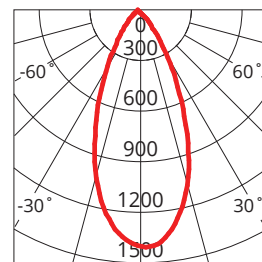

Photometric Diagram