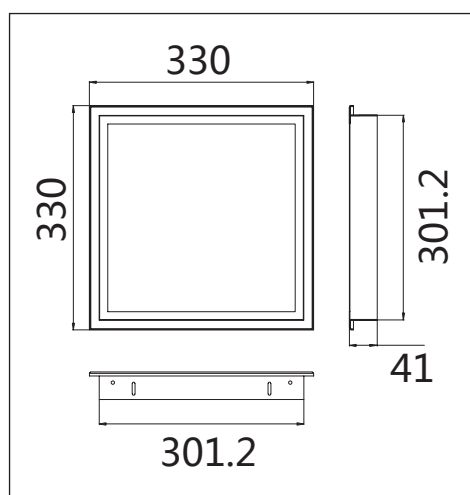

QUICK FACTS

Suits	GALAXY0303	Colour	Powdercoated White
Material	Aluminium	Fixings	Included

PHOTO

DIMENSIONS

Subject to change without notice, errors and omission excepted. Always make sure to use the most recent release.