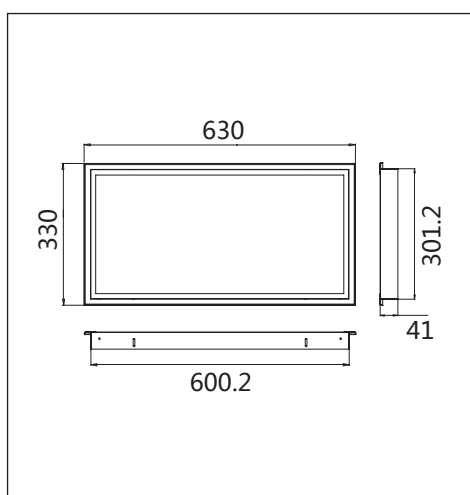

QUICK FACTS

Suits	GALAXY0306	Colour	Powdercoated White
Material	Aluminium	Fixings	Included

PHOTO

DIMENSIONS

Subject to change without notice, errors and omission excepted. Always make sure to use the most recent release.