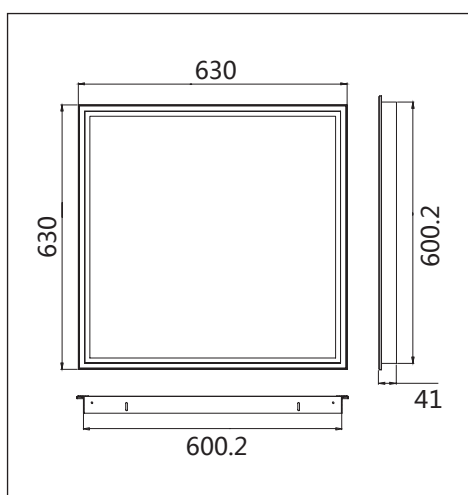

QUICK FACTS

Suits	Galaxy0606	Colour	Powdercoated White
Material	Aluminium	Fixings	Included

PHOTO

DIMENSIONS

Subject to change without notice, errors and omission excepted. Always make sure to use the most recent release.