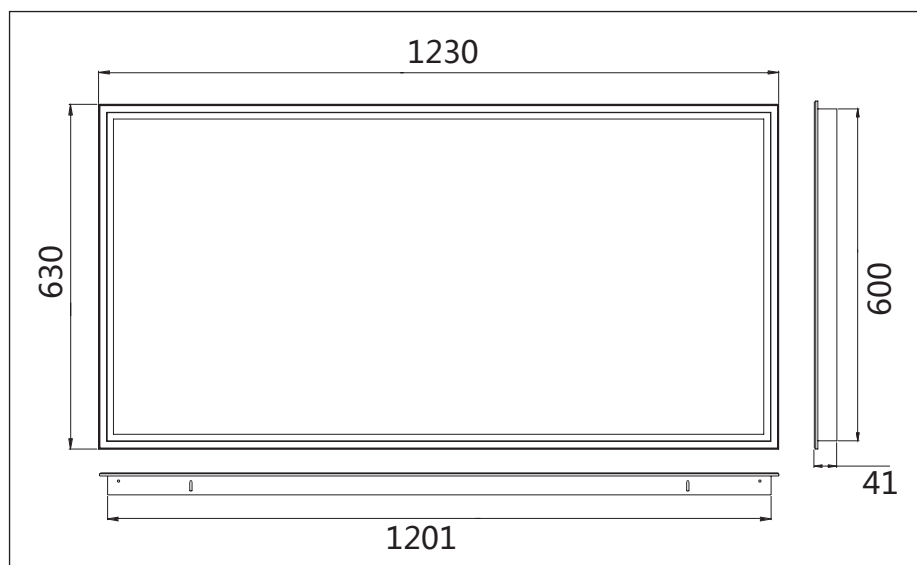

QUICK FACTS

Suits	GALAXY0612	Colour	Powdercoated White
Material	Aluminium	Fixings	Included

PHOTO

DIMENSIONS

Subject to change without notice, errors and omission excepted. Always make sure to use the most recent release.