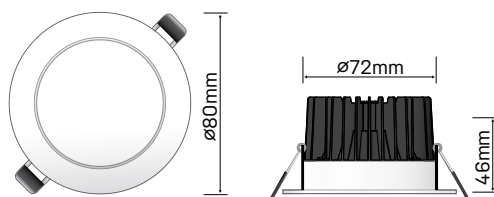

SPECIFICATIONS

Body Material:	Aluminium	Driver:	Remote
Diffuser Material:	Polycarbonate (Opal)	Power Lead:	1.1m Flex & Plug
Fascia Colour:	White Nickel	Input:	220-240V, 50/60Hz
IP Rating:	Front: IP44 Body: IP40	Electrical Classification:	Class 2
IC Rating	IC-4 (ta 25°C)	Power Factor:	>0.9
Beam Angle:	85°	Protection:	Overload / Short Circuit
CRI:	>80 (>90 option)	Lifespan:	>50,000hrs @Ta25°C (L70)
SDCM:	<5 (<3 option)	Operating Ambient Temperature:	-20 to 50°C
		Smart:	KASTA Compatible
		Dimming:	Phase-Cut Dimmable (Trailing Edge) DALI Dimmable Models Available. See Page 212.

APPLICATIONS

Residential
Hospitality
Office

White

Nickel

DIMENSIONS

Remote Driver 120x45x27mm

AURORA80

FIND OUT MORE: