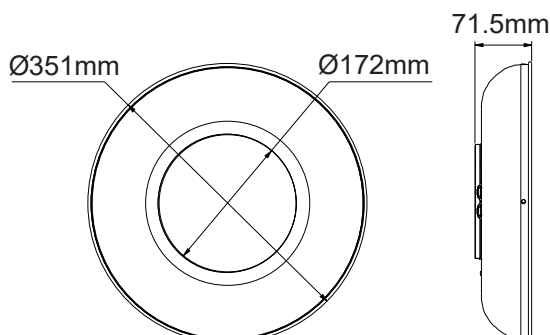

POWER	LUMENS	EFFICACY	CCT	DIMENSIONS	WEIGHT	FASCIA	SAP CODE	PRODUCT CODE
25W	2200 lm	88 lm/W	3000K	Ø351 x 72mm	1.30kg	Black	2002250	DONUT25W-BK
	2200 lm	88 lm/W	4000K			White	2002248	DONUT25W-WH
	2200 lm	88 lm/W	3000K	Ø351 x 72mm	1.30kg	Black	2002251	DONUT25W-BK-MS
	2200 lm	88 lm/W	4000K			White	2002249	DONUT25W-WH-MS

BK = Black **WH** = White **MS** = Intellisensor

SPECIFICATIONS

Body Material:	Steel	Driver:	Integral
Diffuser Material:	Polycarbonate (Opal)	Power Connection:	Terminal Block
Body colour:	Black: RAL 9011 White: RAL 9016	Input:	220-240V, 50/60Hz
IP Rating:	IP20	Electrical Classification:	Class 2
Beam Angle:	100°	Power Factor:	>0.95
CRI:	>80	Protection:	Overload / Short Circuit
SDCM:	<5	Lifespan:	>50,000hrs @Ta25°C (L70)
		Operating Ambient Temperature:	-20 to 40°C
		Dimming:	Phase-Cut Dimmable

APPLICATIONS

Residential
Hallways
Stairwells
Porches
Interior Ceilings
Hospitality

Black

White

DIMENSIONS

FIND OUT MORE: