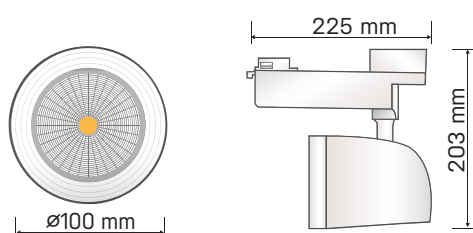

POWER	LUMENS	EFFICACY	CCT	DIMENSIONS	WEIGHT	COLOUR	SAP CODE	PRODUCT CODE
25W	2110 lm	84 lm/W	3000K	225 x 203mm	1.12kg	Black White	2001335 2001336	FOCI25W-B3KTRK FOCI25W-W3KTRK
	2270 lm	91 lm/W	4000K	225 x 203mm	1.12kg	Black White	2001337 2001338	FOCI25W-B4KTRK FOCI25W-W4KTRK

SPECIFICATIONS

Body Material:	Aluminium	Driver:	Integral
Diffuser Material:	Polycarbonate (Clear)	Connection Type:	Universal Track
Reflector:	Multifaceted	Input:	220-240V, 50/60Hz
Fascia colour:	Black White	Electrical Classification	Class 1
IP Rating:	Front: IP40 Body: IP40	Power Factor:	>0.9
Beam Angle:	35°	Protection:	Overload / Short Circuit
Adjustable Angle:	0-350°	Lifespan:	>50,000hrs @Ta25°C (L70)
CRI:	>80	Operating Ambient Temperature:	-20 to 40°C
SDCM:	<5	Smart:	KASTA Compatible
		Dimming:	Phase-Cut Dimmable (Trailing Edge)

Black

White

DIMENSIONS

FIND OUT MORE: