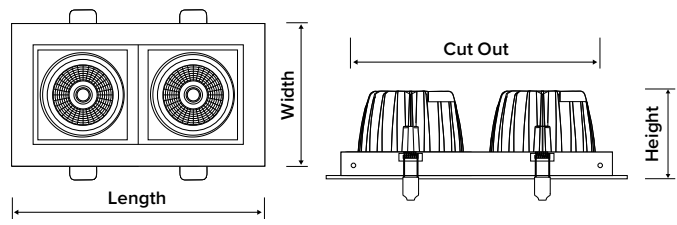

**APPLICATIONS**

Retail  
Cafes  
Restaurants  
Hotels

Commercial Downlights

**DIMENSIONS**

Product Code:	D10W112*112RE3KW	D20W200*112RE3KW	D30W280*112RE3KW	D15W176*176RE3KW	D30W320*176RE3KW
<b>Modules:</b>	Single	Double	Triple	Single with Box	Double with Box
<b>Length:</b>	112mm	200mm	280mm	176mm	320mm
<b>Width:</b>	112mm	112mm	112mm	176mm	176mm
<b>Height:</b>	53mm	57mm	53mm	160mm	160mm
<b>Cut Out:</b>	97 x 97mm	187 x 97mm	267 x 97mm	162 x 162mm	300 x 162mm
<b>Remote Driver:</b>	114 x 45 x 30mm	155 x 45 x 30mm	155 x 45 x 30mm	135 x 45 x 30mm	155 x 45 x 30mm