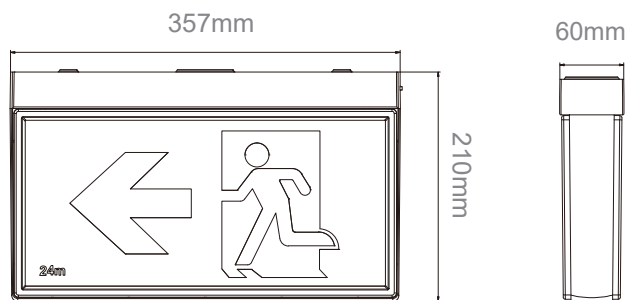

ESODO BOX

Emergency Exit Signs

Conventional and reliable.

ESODO BOX is an LED emergency EXIT sign presented in a conventional and discrete box design. With the installer in mind, it allows for easy and quick surface installation.

24M = 24m viewing distance **BK** = Black

SPECIFICATIONS	
Viewing Distance:	24m
Type:	Maintained
Body Material:	ABS
Housing Colour:	White Black
IP Rating:	IP20
AS/NZS Standards:	60598 / 2293.3
Warranty:	5yr 1yr (battery)
Driver:	Integral
Power Connection:	Screw Terminals
Input:	220-240V, 50/60Hz
Electrical Classification:	Class 2
Battery Type:	LiFePO4 3.2V 600mAh
Charger Operation:	Continuous
Battery Test Button:	Manual
Lifespan:	>36,000hrs @Ta55°C (L70)
Operating Ambient Temperature:	0 to 45°C

Exit and Emergency

White

Black

DIMENSIONS

FIND OUT MORE: