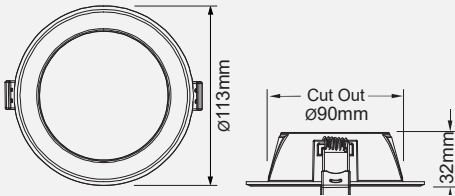

HABITAT

HABITAT-FL-TRI

SAP CODE: 2002012

Remote Driver Dimensions: 90x45x25mm

10W dimmable, switchable
colour temperature,
flush diffuser

White trimmed LED downlight
with flush opal diffuser.

Photometric
Diagram

Unit: cd
C0/180 103.8deg
C90/270 101.4deg

KEY INFORMATION

Watts	10W
Lumen Output	1000 / 1100 / 1100lm
Hole Cutout Size	Ø90mm
Install	Recessed
Dimming Options	Phase-Cut Dimmable
Fitting Colour	White
Warranty	5yr
IP Rating	IP54
IC Rating	IC-4 (ta 25°C)
Rebate Scheme Approval	IPART LCP 10.4 VEU LCP 10.4

PHOTOMETRIC

Efficacy	100 / 110 / 110lm/W
LED	SMD
CCT	3000 / 4200 / 5700K
CRI	>80
Beam Angle	100°

ELECTRICAL

Driver	Remote
Supply Input	220-240V, 50/60Hz
Driver Output Voltage	67VDC
Power Factor	>0.9
LED Input Current (nominal)	135mA
Useful life @Ta25° (L70)	50,000hr

CONSTRUCTION

SDCM	<7
Housing	Polycarbonate
Optics	Polycarbonate Diffuser
Adjustable Angle	N/A
Fixings/Hardware	Spring Clip with Plastic Cover
Connection Type	1.2m Flex & Plug
Total Weight	0.25kg
Dimensions	Ø113 x 35mm
Operating Ambient Temp.	-20 to 45°C
Electrical Classification	Class 2