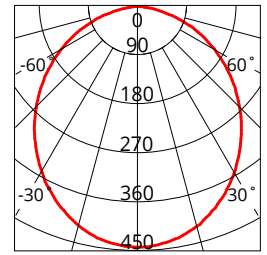

HABITAT

HABITAT-FL-TRI

SAP CODE: 2002012

Remote Driver Dimensions: 90x45x25mm

10W dimmable, switchable
colour temperature,
flush diffuser

White trimmed LED downlight
with flush opal diffuser.

Photometric
Diagram

Unit: cd
C0/180 103.8deg
C90/270 101.4deg

KEY INFORMATION

Watts	10W
Lumen Output	1000 / 1100 / 1100lm
Hole Cutout Size	Ø90mm
Install	Recessed
Dimming Options	Phase-Cut Dimmable
Fitting Colour	White
Warranty	5yr
IP Rating	IP54
IC Rating	IC-4 (ta 25°C)
Rebate Scheme Approval	IPART LCP 10.4 VEU LCP 10.4

PHOTOMETRIC

Efficacy	100 / 110 / 110lm/W
LED	SMD
CCT	3000 / 4200 / 5700K
CRI	>80
Beam Angle	100°

ELECTRICAL

Driver	Remote
Supply Input	220-240V, 50/60Hz
Driver Output Voltage	67VDC
Power Factor	>0.9
LED Input Current (nominal)	135mA
Useful life @Ta25° (L70)	50,000hr