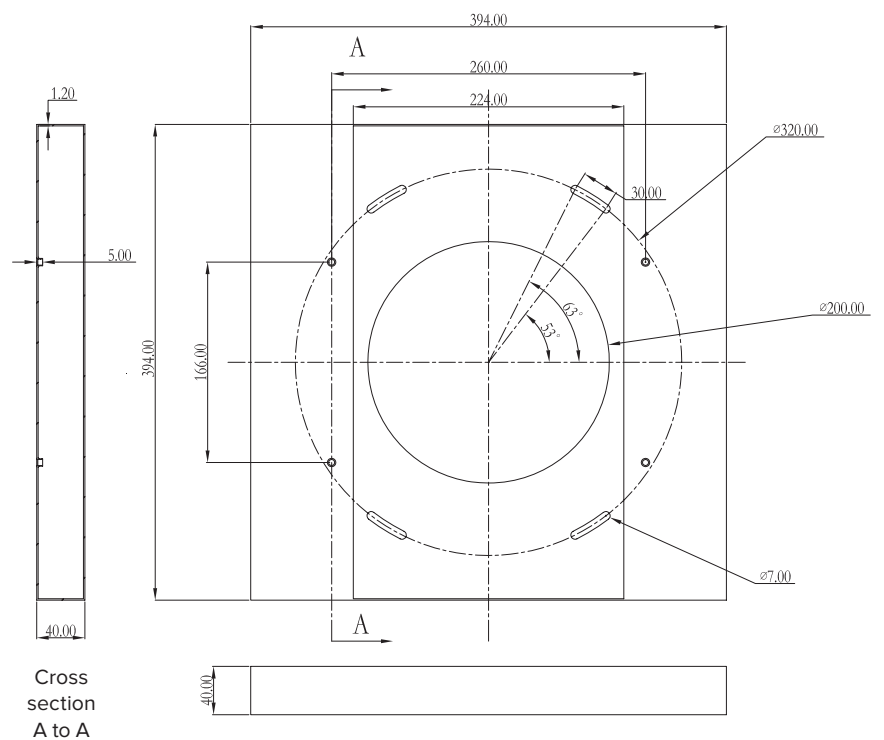

# Surface Mount Box

**BENZINAG2-SBOX**  
SAP CODE: 2002286

Surface mount box to suit **BENZINA G<sup>2</sup>** lowbays.

Colour: White  
Material: Steel  
Weight: 2.0kg  
Fixings: Included  
Carton: 410 x 410 x 260mm

## DIMENSIONS (mm)

## SCREW KIT

M6 Screws x 6  
M7 Nuts x 4  
M6 Gecko x 4