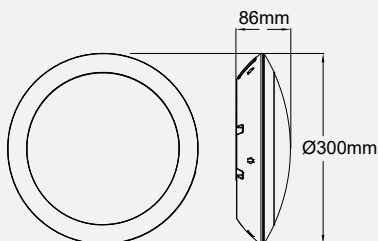

DAWN HERO

DN13WHR-MS-EM

SAP CODE: 2002290

Sleek, beautiful and tough.

DAWN HERO is a sleek and elegant, yet robust and vandal proof bulkhead design. Retrofittable eyelid accessories are included in every model for increased flexibility and functionality.

Suitable for up to +50°C ambient temperature it is perfect for the warmer Australian climate.

This model features a motion sensor for enhanced energy efficiency and security and is also an Emergency version.

Emergency