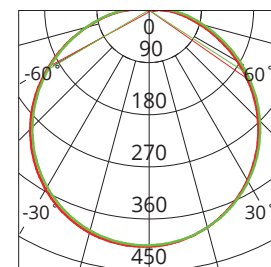

Emergency

PHOTOMETRIC DIAGRAM

Unit: cd

- C0/180 116.0deg

- C90/270 116.1deg

POWER/LUMEN SETTINGS

POWER	LUMENS	EFFICACY	CCT
12W	950 lm	80 lm/W	3000K
	990 lm	83 lm/W	4000K
16W	1240 lm	78 lm/W	3000K
	1300 lm	82 lm/W	4000K

SPECIFICATIONS

Total Weight:	0.7kg
Dimensions:	Ø300 x 86mm
Body Material:	Polycarbonate
Diffuser Material:	Polycarbonate (Opal)
Body colour:	Black
IP Rating:	IP66
IK Rating:	IK10
Beam Angle:	110°
CRI:	>80
SDCM:	<6
Driver:	Integral
Power Connection:	Terminal Block
Input:	220-240V, 50/60Hz
Electrical Classification:	Class 2
Power Factor:	>0.7
Protection:	Overload / Short Circuit
Lifespan:	>50,000hrs @Ta25°C (L70)
Operating Ambient Temperature:	0 to 40°C
Smart:	KASTA Compatible
Dimming:	Non-Dimmable