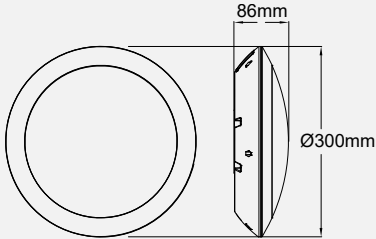

DAWN HERO

DN13WHR-MS

SAP CODE: 2002288

Sleek, beautiful and tough.

DAWN HERO is a sleek and elegant, yet robust and vandal proof bulkhead design. Retrofittable eyelid accessories are included in every model for increased flexibility and functionality.

Suitable for up to +50°C ambient temperature it is perfect for the warmer Australian climate.

This model features a motion sensor for enhanced energy efficiency and security.