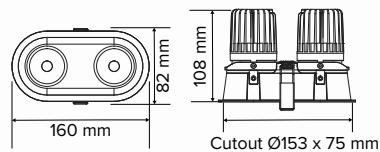

DIMENSIONS

TRIM11W3K50D / TRIM11W4K50D

TRIM11W3K50DWW

TRIM22W3K50D

Find out more

Adjustable brightness to improve visual comfort

Dimmable driver

Covers a diverse range of applications