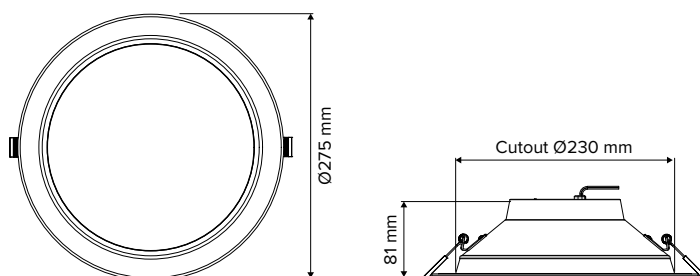

OVL275R-DIM / OVL275R-DIM-BK