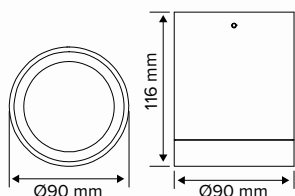

PRODUCT RANGE

Product Code	M13W90R-WH-TRI	M13W90R-BK-TRI	M20W130R-WH-TRI	M20W130R-BK-TRI
SAP Code	2002198	2002199	2002200	2002201
Power	13 W	13 W	20 W	20 W
Lumen Output	1300 / 1380 / 1320 lm	1300 / 1380 / 1320 lm	2200 / 2370 / 2365 lm	2200 / 2370 / 2365 lm
Efficacy	100 / 110 / 100 lm/W	100 / 110 / 100 lm/W	110 / 120 / 116 lm/W	110 / 120 / 116 lm/W
CCT	3000 / 4000 / 5000 K	3000 / 4000 / 5000 K	3000 / 4000 / 5000 K	3000 / 4000 / 5000 K
Beam Angle	45°	45°	60°	60°
Dimensions	Ø90 x 116 mm	Ø90 x 116 mm	Ø130 x 135 mm	Ø130 x 135 mm
Product Colour	White	Black	White	Black

Product Code	M35W160R-WH-TRI	M35W160R-BK-TRI
SAP Code	2002202	2002247
Power	35 W	35 W
Lumen Output	4000 lm	4000 lm
Efficacy	110 lm/W	110 lm/W
CCT	3000 / 4000 / 5000 K	3000 / 4000 / 5000 K
Beam Angle	60°	60°
Dimensions	Ø160 x 168 mm	Ø160 x 168 mm
Product Colour	White	Black

COMMON SPECIFICATIONS

Body Material	Aluminium	Electrical Classification	Class I
Diffuser Material	Polycarbonate (Clear)	Power Factor	> 0.9
IP Rating	IP54	Protection	Overload / Short Circuit
CRI	> 85	Projected Lifespan	> 50,000hrs @Ta25°C (L70)
SDCM	< 3	Operating Ambient Temperature	-20 to 45°C
Driver	Integral	Smart	KASTA Compatible
Input Voltage	220-240Vac, 50/60Hz	Dimming	Phase-Cut Dimmable (Trailing Edge, 10-100%)

APPLICATIONS

Accent / Display / Feature Lighting
Bathrooms
Cocktail Lounge
Entrance
Food Courts
Medical Facilities
Hotel Common Areas
Restaurants / Cafes
Retail Spaces
Showrooms

DIMENSIONS

M13W90R-WH-TRI / M13W90R-BK-TRI