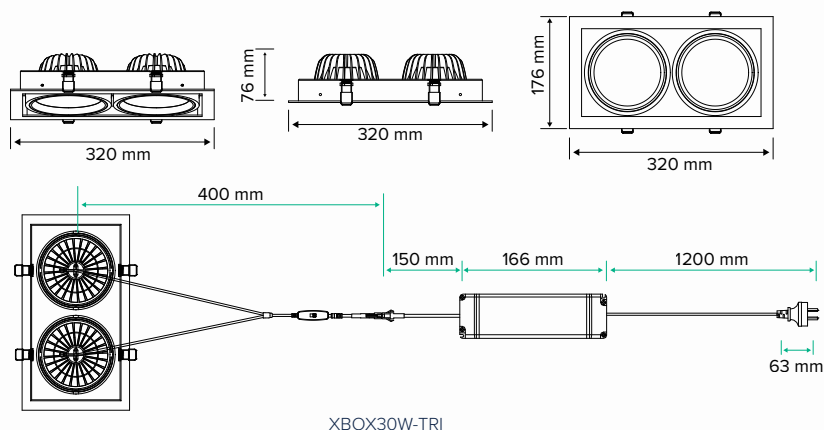

PRODUCT RANGE

Product Code	XBOX15W-TRI	XBOX30W-TRI
SAP Code	2002563	2002564
Power	8 / 10 / 12 / 15 W	2 x 15 W
Lumen Output	8 W: 925 / 968 / 989 lm 10 W: 1172 / 1232 / 1254 lm 12 W: 1336 / 1414 / 1430 lm 15 W: 1545 / 1638 / 1654 lm	3064 / 3241 / 3017 lm
Efficacy	8 W: 110 / 117 / 117 lm/W 10 W: 110 / 118 / 116 lm/W 12 W: 108 / 117 / 106 lm/W 15 W: 109 / 120 / 117 lm/W	111 / 121 / 106 lm/W
CCT	3000 / 4000 / 5000 K	3000 / 4000 / 5000 K
Beam Angle	60°	60°
Adjustable Angle	0-30°	0-30°
Hole Cutout Size	160 x 160 mm	300 x 160 mm
IC Rating	Do Not Cover	Non-IC
Dimensions	176 x 176 x 89 mm	320 x 176 x 89 mm

COMMON SPECIFICATIONS

Body Material	Aluminium	Electrical Classification	Class II
Diffuser Material	Polycarbonate (Clear)	Power Factor	> 0.9
IP Rating	Front IP40 Body IP20	Protection	Overload / Short Circuit
CRI	> 80	Projected Lifespan	> 50,000hrs @Ta25°C(L70)
SDCM	< 3	Operating Ambient Temperature	-25 to 45°C
Driver	Remote	Smart	KASTA Compatible
Power Lead	1.1m to 1.2m Flex & Plug	Dimming	Phase-Cut Dimmable (Trailing Edge, 10-100%) DALI, 0/1-10V, and DSI dimming available
Input Voltage	220-240Vac, 50/60Hz		

APPLICATIONS

Retail
Cafes
Restaurant
Hotels

DIMENSIONS

Find out more