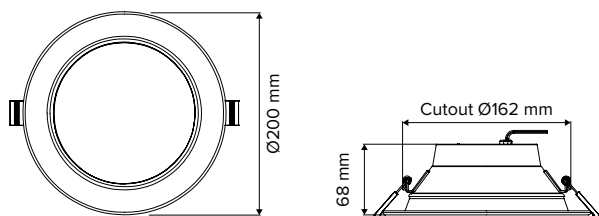

Trim Adaptors

280mm Adaptor Ring
TRIM-C2030-280-W
(SAP 2001219)

310mm Adaptor Ring
TRIM-310-W
(SAP 2002222)

Find out more

DIMENSIONS

OVL145R-DIM / OVL145R-DIM-BK

OVL165R-DIM / OVL165R-DIM-BK

OVL200R-DIM / OVL200R-DIM-BK