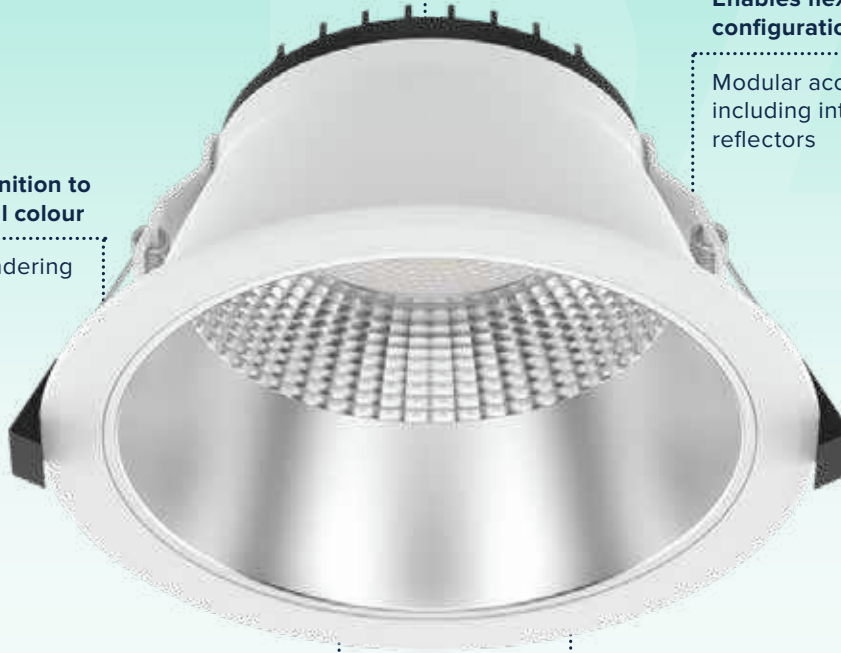

Modular accessories including interchangeable reflectors

True colour definition to highlight natural colour

High Colour Rendering Index (CRI)

Excellent lighting option for indoor work places

Low Unified Glare Rating (UGR)