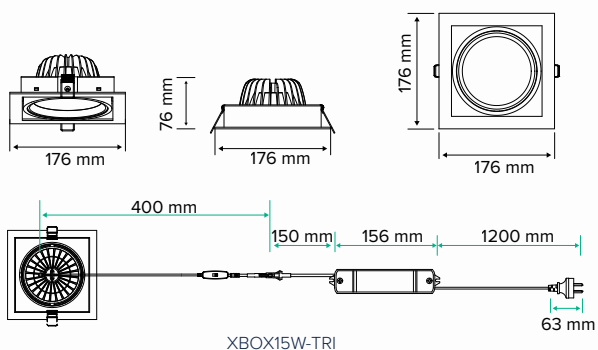

PRODUCT RANGE

Product Code	XBOX15W-TRI	XBOX30W-TRI
SAP Code	2002563	2002564
Power	8 / 10 / 12 / 15 W	2 x 15 W
Lumen Output	8 W: 925 / 968 / 989 lm 10 W: 1172 / 1232 / 1254 lm 12 W: 1336 / 1414 / 1430 lm 15 W: 1545 / 1638 / 1654 lm	3064 / 3241 / 3017 lm
Efficacy	8 W: 110 / 117 / 117 lm/W 10 W: 110 / 118 / 116 lm/W 12 W: 108 / 117 / 106 lm/W 15 W: 109 / 120 / 117 lm/W	111 / 121 / 106 lm/W
CCT	3000 / 4000 / 5000 K	3000 / 4000 / 5000 K
Beam Angle	60°	60°
Adjustable Angle	0-30°	0-30°
Hole Cutout Size	160 x 160 mm	300 x 160 mm
IC Rating	Do Not Cover	Non-IC
Dimensions	176 x 176 x 89 mm	320 x 176 x 89 mm

COMMON SPECIFICATIONS

Body Material	Aluminium	Electrical Classification	Class II
Diffuser Material	Polycarbonate (Clear)	Power Factor	> 0.9
IP Rating	Front IP40 Body IP20	Protection	Overload / Short Circuit
CRI	> 80	Projected Lifespan	> 50,000hrs @Ta25°C(L70)
SDCM	< 3	Operating Ambient Temperature	-25 to 45°C
Driver	Remote	Smart	KASTA Compatible
Power Lead	1.1m to 1.2m Flex & Plug	Dimming	Phase-Cut Dimmable (Trailing Edge, 10-100%) DALI, 0/1-10V, and DSI dimming available
Input Voltage	220-240Vac, 50/60Hz		

APPLICATIONS

Retail
Cafes
Restaurant
Hotels

DIMENSIONS

Find out more