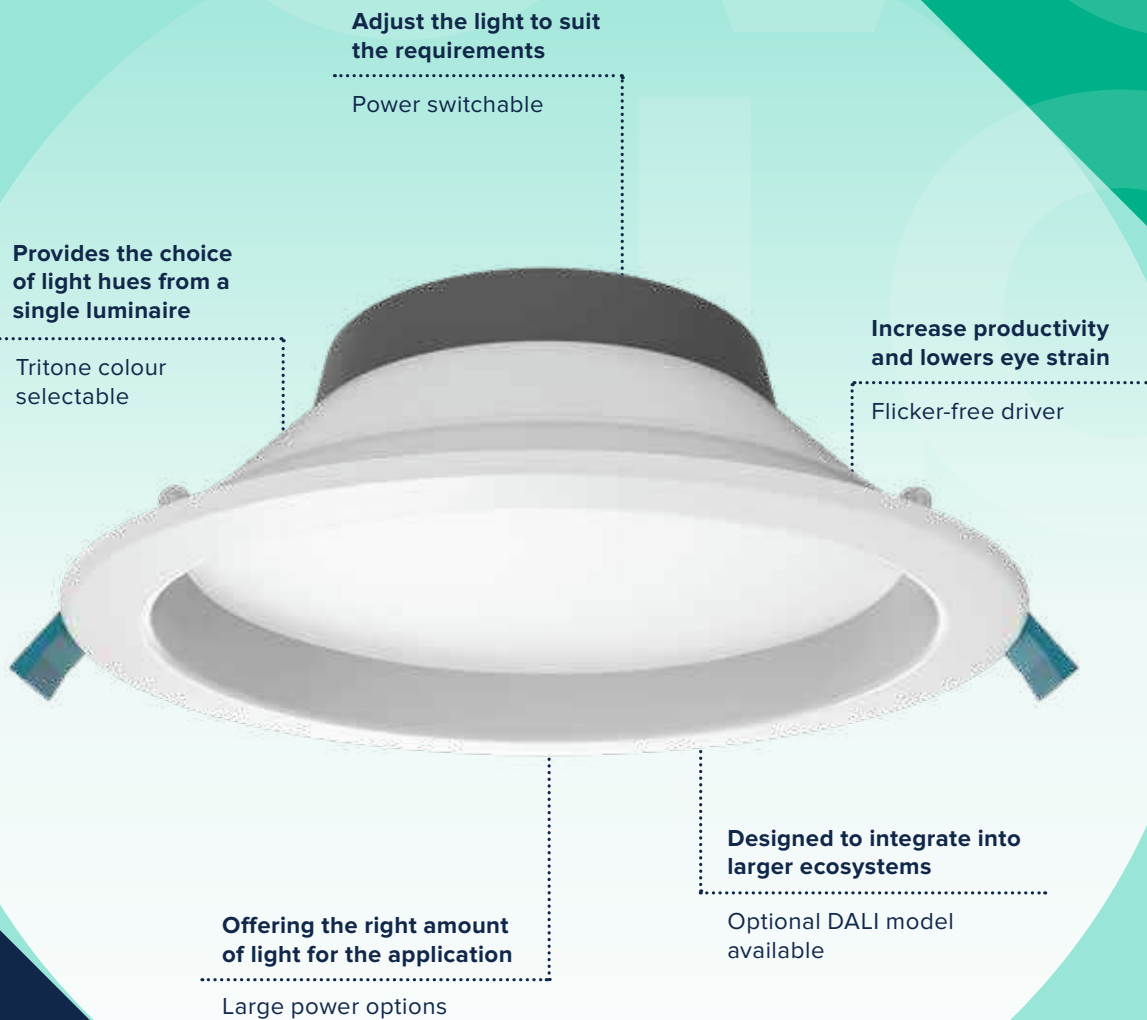

OVOLO

Impressive, classic and all-purpose.

The versatile OVOLO series combines practical functionality with impressive features. The IP rating of the OVOLO makes it a suitable all-rounder for a multitude of commercial applications. This ultra lightweight downlight comes in a range of sizes which allows for direct replacement of compact fluorescent and metal halide products.

 TRITONE Colour Selectable	 2POWER Switchable Modes	 IP63 Ingress Protection Rating
 CLASS II Double Insulated	 50,000hr Projected Lifespan	 5yr Warranty