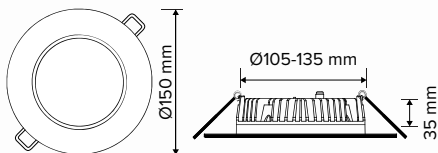

DIMENSIONS

C10/15W150R-MULTI