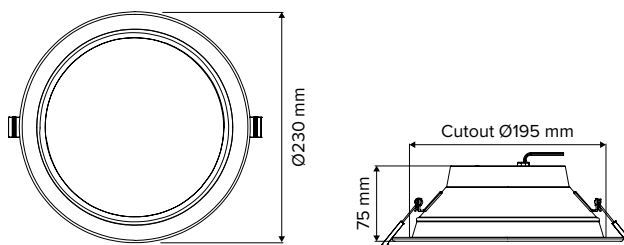

Trim Adaptors

280mm Adaptor Ring
TRIM-C2030-280-W
(SAP 2001219)

310mm Adaptor Ring
TRIM-310-W
(SAP 2002222)

Find out more

DIMENSIONS

OVL145R-DIM / OVL145R-DIM-BK

OVL165R-DIM / OVL165R-DIM-BK

OVL200R-DIM / OVL200R-DIM-BK