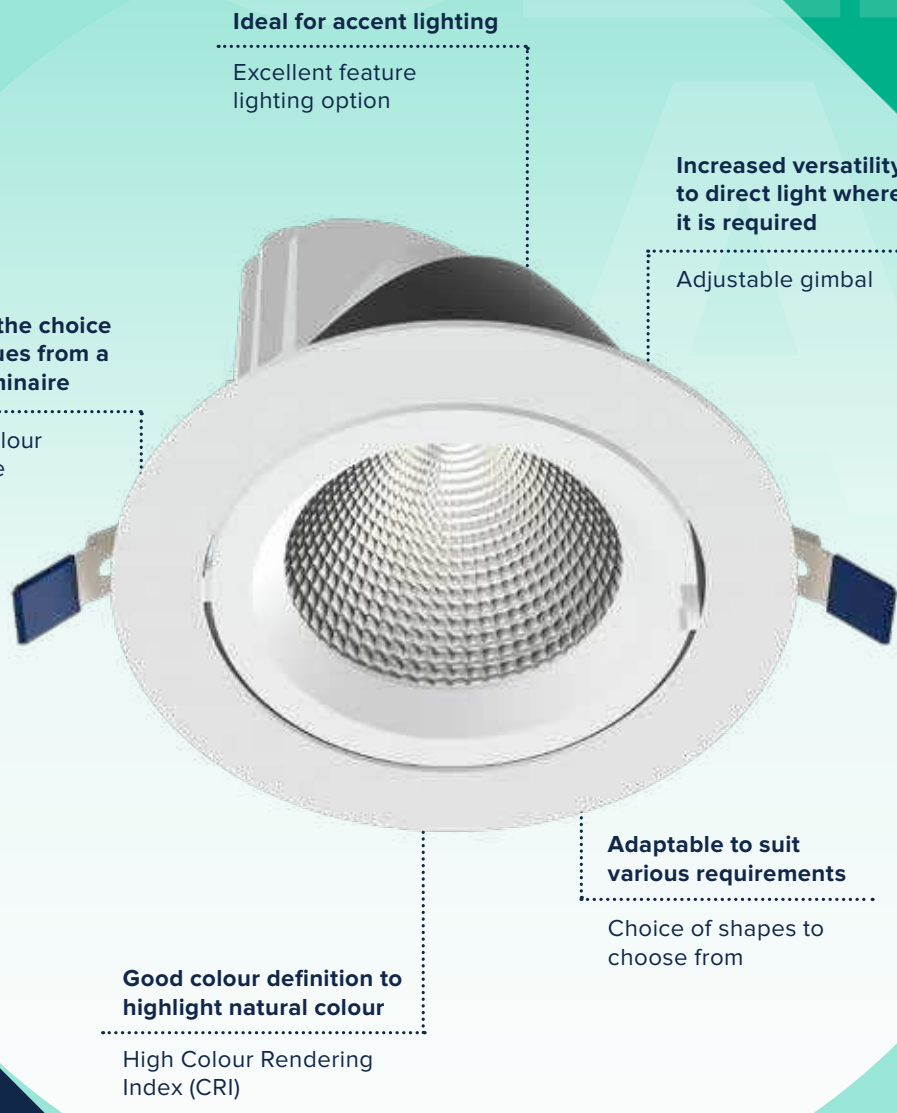

High Colour Rendering Index (CRI)

METEOR

Sleek, low glare design.

METEOR is a surface mounted tubular downlight with a recessed clear lens and multifaceted reflector, which provides optimum glare control. It is ideal for architectural indoor and outdoor applications.

APPLICATIONS

Accent / Display / Feature Lighting
 Bathrooms
 Cocktail Lounge
 Entrance
 Food Courts
 Medical Facilities
 Hotel Common Areas
 Restaurants / Cafes
 Retail Spaces
 Showrooms

DIMENSIONS

M13W90R-WH-TRI / M13W90R-BK-TRI

M20W130R-WH-TR / M20W130R-BK-TRI

M35W160R-WH-TRI / M35W160R-BK-TRI

Find out more

Ideal for accent lighting

Excellent feature lighting option

Increased versatility to direct light where it is required

Adjustable gimbal

High Colour Rendering Index (CRI)

CEDAR

Recessed adjustable design.

The new CEDAR is a powerful and economical, adjustable shoplight with multifaceted reflector technology and frosted lens for ideal glare control, with round and rectangular models available. Complete with tritone colour selection and four power switchable modes.