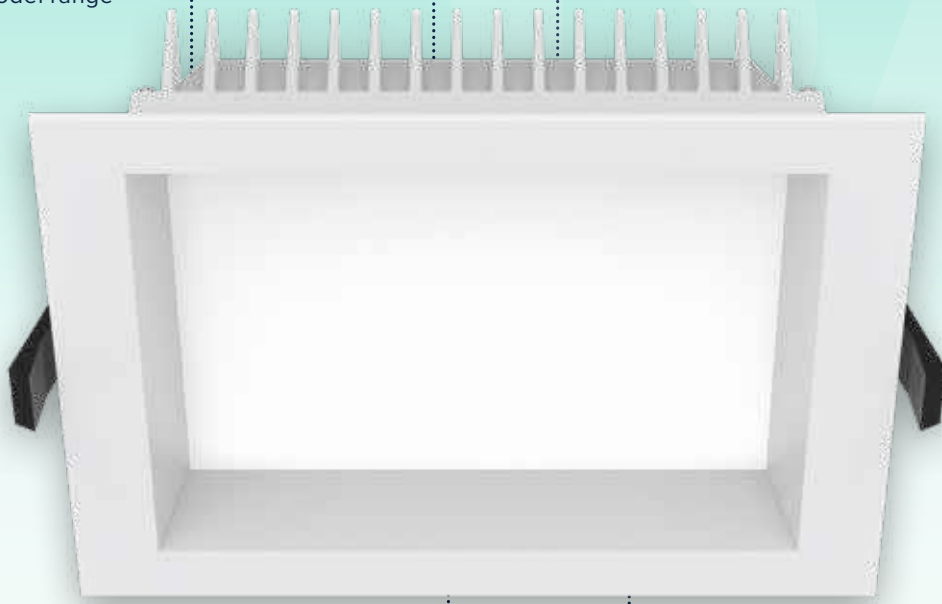

Minimises glare and enhancing visual comfort

Recessed diffuser

Covers a diverse range of applications

Extensive model range

Adjustable brightness to improve comfort

Dimmable driver

Enhances the premium look and feel

Painted aluminium

Provides high end appearance

Modernised design

AURORA SQUARE

Recessed contemporary design.

Elevate your high-end architectural projects with AURORA SQUARE. This distinctive lighting solution combines sleek design with exceptional performance. Experience precise control over lighting intensity with the dimmable driver, and choose from a variety of sizes to suit your specific needs. The durable aluminium housing and tritone colour temperature option ensure both style and versatility.