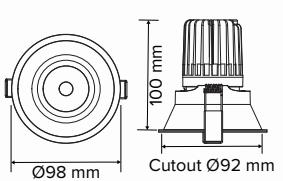

DIMENSIONS

TRIM11W3K50D / TRIM11W4K50D