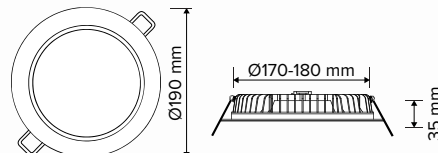

C15/25W190R-MULTI