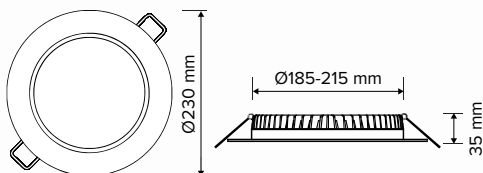

C20/30W230R-MULTI

Find out more