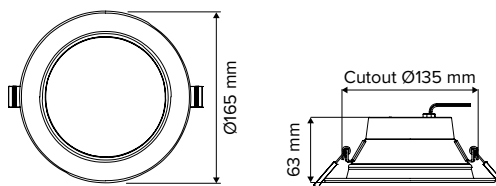

Trim Adaptors

280mm Adaptor Ring
TRIM-C2030-280-W
(SAP 2001219)

310mm Adaptor Ring
TRIM-310-W
(SAP 2002222)

Find out more

DIMENSIONS

OVL145R-DIM / OVL145R-DIM-BK

OVL165R-DIM / OVL165R-DIM-BK

OVL200R-DIM / OVL200R-DIM-BK