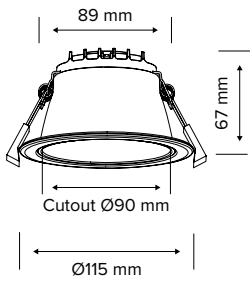

ACCESSORIES

Reflectors

Mounting Supports

DIMENSIONS

AST10W-115 / AST10W-115-BK