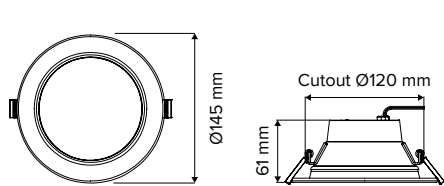

Trim Adaptors

280mm Adaptor Ring
TRIM-C2030-280-W
(SAP 2001219)

310mm Adaptor Ring
TRIM-310-W
(SAP 2002222)

Find out more

DIMENSIONS

OVL145R-DIM / OVL145R-DIM-BK

OVL165R-DIM / OVL165R-DIM-BK

OVL200R-DIM / OVL200R-DIM-BK