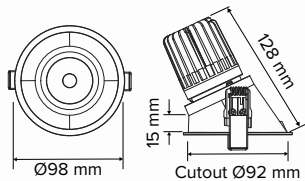

TRIM11W3K50DWW