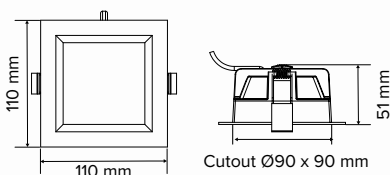

PRODUCT RANGE

Product Code	AURORA110-SQ	AURORA145-SQ	AURORA190-SQ	AURORA220-SQ
SAP Code	2002343	2002344	2002345	2002528
Power	10 W	18 W	25 W	35 W
Lumen Output	991 / 1039 / 1011 lm	1924 / 2141 / 2167 lm	2613 / 2830 / 2806 lm	3997 / 4285 / 4265 lm
Efficacy	102 / 111 / 105 lm/W	109 / 125 / 122 lm/W	110 / 123 / 119 lm/W	116 / 129 / 125 lm/W
CCT	3000 / 4000 / 5700 K	3000 / 4000 / 5700 K	3000 / 4000 / 5700 K	3000 / 4000 / 5700 K
Beam Angle	90°	90°	90°	90°
Cutout Size	90 x 90 mm	120 x 120 mm	160 x 160 mm	200 x 200 mm
Dimensions	110 x 110 x 52 mm	145 x 145 x 53 mm	190 x 190 x 53 mm	228 x 228 x 55 mm
Weight	0.26 kg	0.40 kg	0.58 kg	0.92 kg
Product Colour	White	White	White	White

COMMON SPECIFICATIONS

Body Material	Aluminium
Diffuser Material	Polycarbonate (Opaque)
IP Rating	Front IP54
CRI	> 85
SDCM	< 3
Driver	Remote
Power Lead	0.6m Flex & Plug
Input Voltage	220-240Vac, 50/60Hz

Electrical Classification	Class II
Power Factor	> 0.9
Protection	Overload / Short Circuit
Projected Lifespan	> 50,000hrs @Ta25°C (L70)
Operating Ambient Temperature	-20 to 40°C
Smart	KASTA Compatible
Dimming	Phase-Cut Dimmable (Trailing Edge, 10-100%)

APPLICATIONS

- Boardroom / Meeting Rooms
- Education Facilities
- Entrance
- Food Courts
- Function Areas
- Medical Facilities
- Hotel Common Areas
- Offices
- Retail Spaces
- Showrooms

DIMENSIONS

AURORA110-SQ