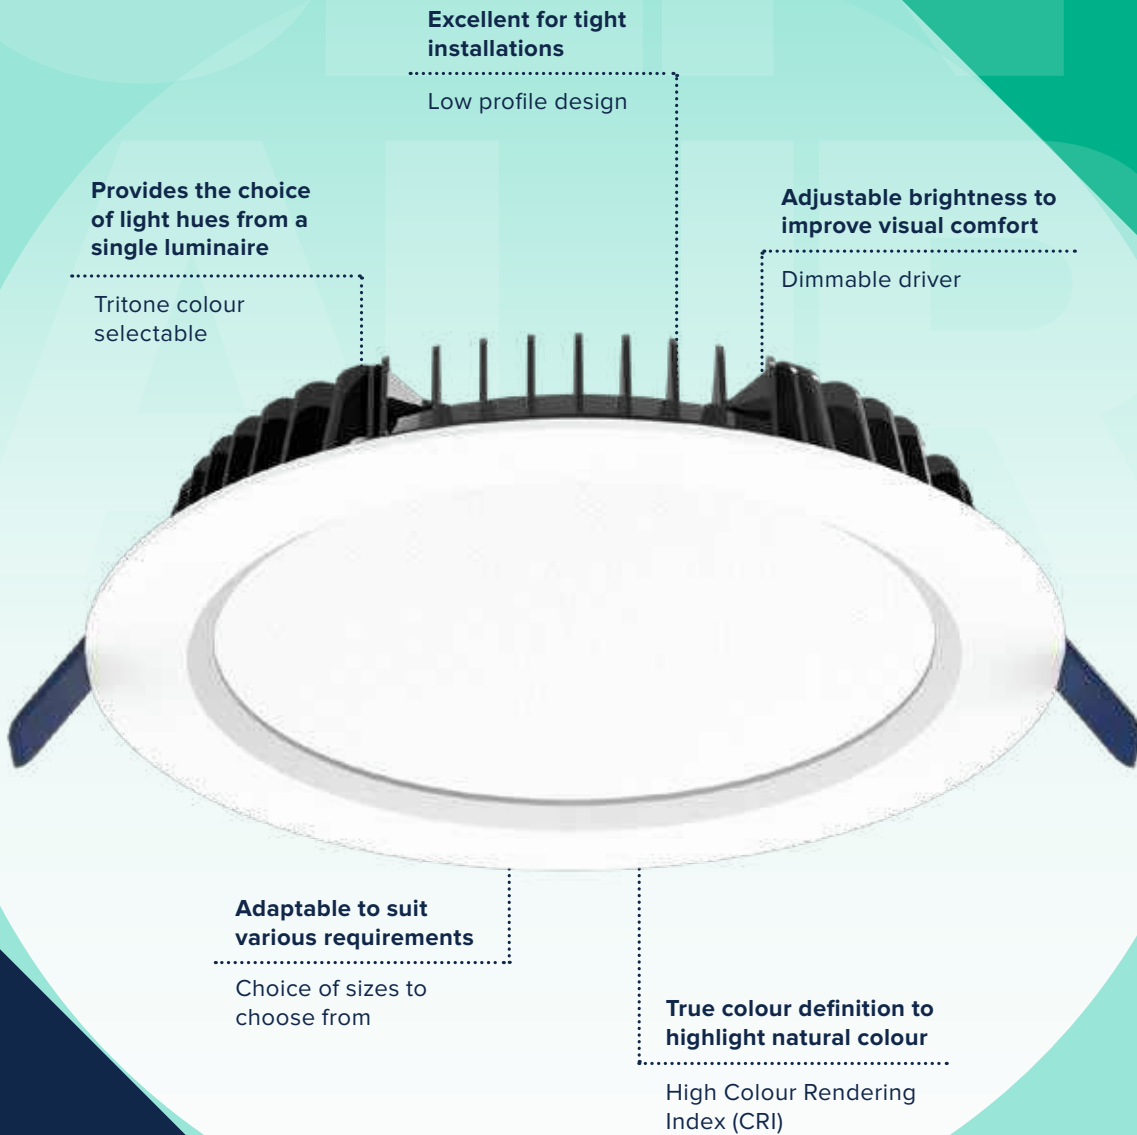

CENTAURI

Ultra-low-profile.

The ultra-low-profile design of CENTAURI makes it the perfect solution for installations where ceiling space is minimal. This dimmable downlight strikes with a slightly recessed, aesthetically pleasing diffuser, robust aluminium housing and all around IP44 rating for increased flexibility.

 TRITONE Colour Selectable	 2POWER Switchable Modes	 IP44 Ingress Protection Rating
 50,000hr Projected Lifespan	 5yr Warranty	 GREENSTAR Suitable