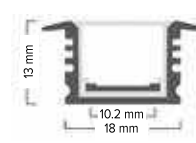

INSTALL

Easy Installation

RANGE

Extensive Product Range

1yr

Warranty

PRODUCT RANGE

Product Code	PLAXCNR-SMRND	PLAXIP-SM	PLAXIP-CNR	PLAXIP-REC	PLAXPLAS-RECIND
SAP Code	2002507	2002511	2002512	2002513	2002519
IP Rating	IP20	IP65	IP65	IP65	IP20
Length	2m	2m	2m	2m	2m
Beam Angle	120°	115°	120°	110°	220°
Fit	Compatible with FLEXION SMOOTHLINE LED Strip Lighting Kits	Compatible with FLEXION SMOOTHLINE LED Strip Lighting Kits	Compatible with FLEXION SMOOTHLINE LED Strip Lighting Kits	Compatible with FLEXION SMOOTHLINE LED Strip Lighting Kits	Compatible with FLEXION SMOOTHLINE LED Strip Lighting Kits
Product Colour	Silver	Silver	Silver	Silver	Silver
Dimensions	2,000 x 16 x 16 mm	2,000 x 18 x 13 mm	2,000 x 16 x 16 mm	2,000 x 18 x 13 mm	2,000 x 100 x 19.6 mm