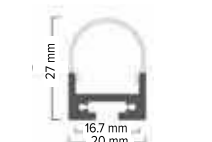

Product Code	PLAXSUS-PENDRCT	PLAXCNR-SMFLAT	PLAXPLAS-RECO90	PLAXPLAS-RECI90	PLAXCOR-SMRCT
SAP Code	2002515	2002510	2002517	2002518	2002505
IP Rating	IP20	IP20	IP20	IP20	IP20
Length	2m	2m	2m	2m	2m
Beam Angle	170°	110°	110°	110°	115°
Fit	Compatible with FLEXION SMOOTHLINE & RGB LED Strip Lighting Kits	Compatible with FLEXION SMOOTHLINE & RGB LED Strip Lighting Kits	Compatible with FLEXION SMOOTHLINE LED Strip Lighting Kits	Compatible with FLEXION SMOOTHLINE LED Strip Lighting Kits	Compatible with FLEXION SMOOTHLINE & RGB LED Strip Lighting Kits
Product Colour	Silver	Silver	Silver	Silver	Silver
Dimensions	2,000 x 20 x 27 mm	18.5 x 26 x 19 mm	2,000 x 50 x 23 mm	2,000 x 46 x 28 mm	2,000 x 17 x 8.8 mm