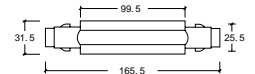

Product Code	SMTCN-WH-90D	SMTCN-BK-90D	SMTCN-WH-180D	SMTCN-BK-180D
SAP Code	2000417	2000412	2000416	2000411
Product Colour	White	Black	White	Black
Body Material	Plastic	Plastic	Plastic	Plastic
Dimensions	2*98.5mm x 32mm x 33mm	2*98.5mm x 32mm x 33mm	165.5mm x 31.5mm x 31.5mm	165.5mm x 31.5mm x 31.5mm