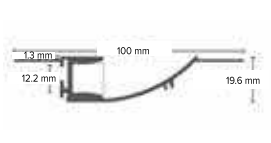

INSTALL

Easy Installation

RANGE

Extensive Product Range

1yr

Warranty

PRODUCT RANGE

Product Code	PLAXCNR-SMRND	PLAXIP-SM	PLAXIP-CNR	PLAXIP-REC	PLAXPLAS-RECIND
SAP Code	2002507	2002511	2002512	2002513	2002519
IP Rating	IP20	IP65	IP65	IP65	IP20
Length	2m	2m	2m	2m	2m
Beam Angle	120°	115°	120°	110°	220°
Fit	Compatible with FLEXION SMOOTHLINE LED Strip Lighting Kits	Compatible with FLEXION SMOOTHLINE LED Strip Lighting Kits	Compatible with FLEXION SMOOTHLINE LED Strip Lighting Kits	Compatible with FLEXION SMOOTHLINE LED Strip Lighting Kits	Compatible with FLEXION SMOOTHLINE LED Strip Lighting Kits
Product Colour	Silver	Silver	Silver	Silver	Silver
Dimensions	2,000 x 16 x 16 mm	2,000 x 18 x 13 mm	2,000 x 16 x 16 mm	2,000 x 18 x 13 mm	2,000 x 100 x 19.6 mm