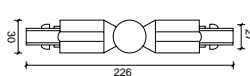

Product Code	SMTCN-WH-FD	SMTCN-BK-FD	SMTCN-WH-INTFEED	SMTCN-BK-INTFEED
SAP Code	2000419	2000414	2000420	2000415
Product Colour	White	Black	White	Black
Body Material	Plastic	Plastic	Plastic	Plastic
Dimensions	226mm x 32mm x 30mm	226mm x 32mm x 30mm	98.5mm x 32mm x 33mm	98.5mm x 32mm x 33mm