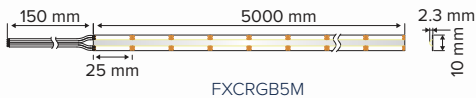

PRODUCT RANGE

5 METRE KITS

Product Code	FXCRGB5M	FXCRGBTW5M
SAP Code	2002486	2002487
Power	6 W/m	6 W/m
Lumen Output	210 lm/m	186 lm/m
Efficacy	45 lm/W	40 lm/W
CCT	RGB only	RGB + 6000 K
Cut Length	25 mm	50 mm
IP Rating	IP40	IP40
Weight	0.45 kg	0.45 kg

COMMON SPECIFICATIONS

Product Colour	White	Input Voltage	24 vDC
Mounting Type	Self Adhesive Backing	Electrical Classification	Class II
Beam Angle	140°	Projected Lifespan	54,000hrs @Ta 25° (L70)
SDCM	< 3	Operating Ambient Temperature	0 to 40°C
Remote Controller	Included	Surge Protection	Overload / Short Circuit
Warranty	5 yrs	Smart	KASTA Compatible
Dimming	Non-Dimmable		
Connection Type	450mm flying tail with 1.2m flex and plug		

Music and Scene Mode: Music mode syncs lights with your music, while scene mode offers pre-set colours and effects, perfect for any ambience.

APPLICATIONS

Accent / Display / Feature Lighting
Boardroom / Meeting Rooms
Butler Pantry
Cabinetry
Cocktail Lounge
Ensuite
Games Rooms
Hallways
Hotel Rooms
Restaurants / Cafes
Retail Spaces
Showrooms
Staircase
Walk-in Wardrobes
Kitchen / Food Prep
Function Areas

ACCESSORIES

Couplers and Connectors

DIMENSIONS

Find out more

Note: Refer to page 175 for alternative driver options.