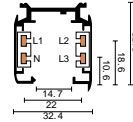

Product Code	SMFWT-WH-1M	SMFWT-BK-1M	SMFWT-WH-3M	SMFWT-BK-3M
SAP Code	2000402	2000400	2000403	2000401
Product Colour	White	Black	White	Black
Body Material	Aluminium	Aluminium	Aluminium	Aluminium
Dimensions	1000mm x 32.4mm x 32.8mm	1000mm x 32.4mm x 32.8mm	3000mm x 32.4mm x 32.8mm	3000mm x 32.4mm x 32.8mm