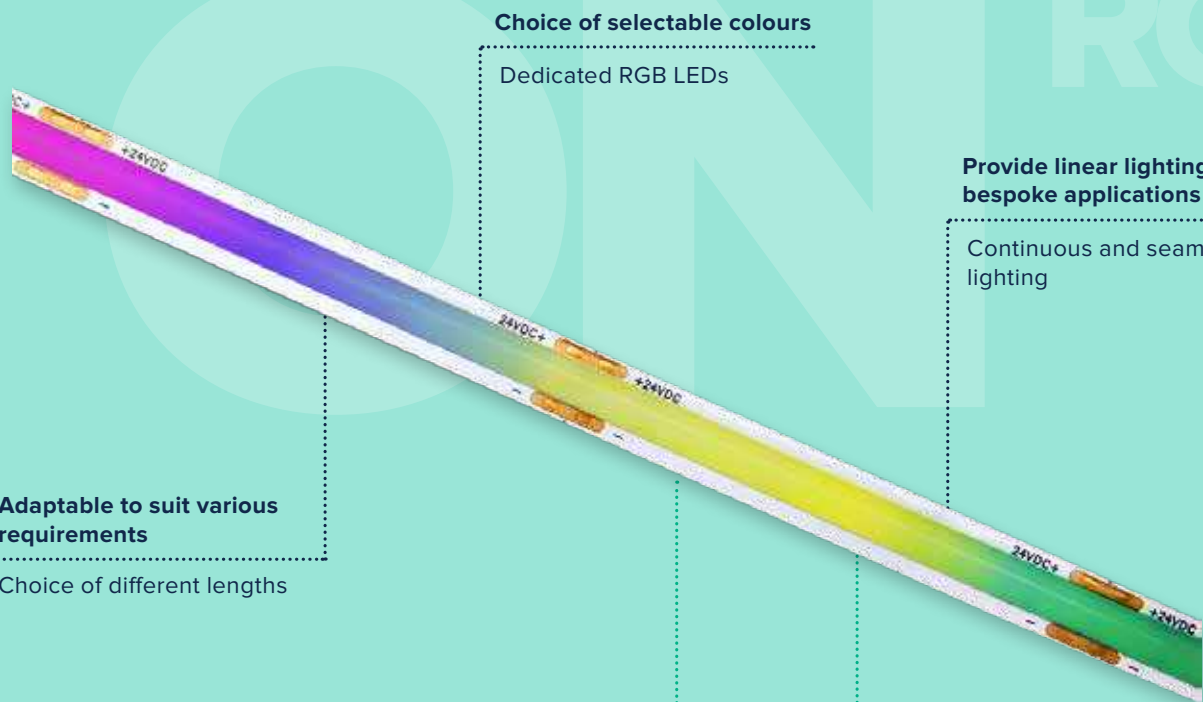

Kit includes:
FLEXION Smoothline strip
1x Driver with flex & plug

Note: Refer to page 175 for alternative driver options.

FLEXION

RGB

Choice of selectable colours

Dedicated RGB LEDs

Provide linear lighting for bespoke applications