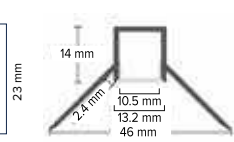

Extrusions comes complete with end caps and two mounting clips.