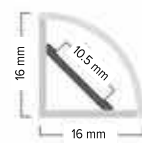

INSTALL

Easy Installation

RANGE

Extensive Product Range

1yr

Warranty

PRODUCT RANGE

Product Code	PLAXCNR-SMRND	PLAXIP-SM	PLAXIP-CNR	PLAXIP-REC	PLAXPLAS-RECIND
SAP Code	2002507	2002511	2002512	2002513	2002519
IP Rating	IP20	IP65	IP65	IP65	IP20
Length	2m	2m	2m	2m	2m
Beam Angle	120°	115°	120°	110°	220°
Fit	Compatible with FLEXION SMOOTHLINE LED Strip Lighting Kits	Compatible with FLEXION SMOOTHLINE LED Strip Lighting Kits	Compatible with FLEXION SMOOTHLINE LED Strip Lighting Kits	Compatible with FLEXION SMOOTHLINE LED Strip Lighting Kits	Compatible with FLEXION SMOOTHLINE LED Strip Lighting Kits
Product Colour	Silver	Silver	Silver	Silver	Silver
Dimensions	2,000 x 16 x 16 mm	2,000 x 18 x 13 mm	2,000 x 16 x 16 mm	2,000 x 18 x 13 mm	2,000 x 100 x 19.6 mm