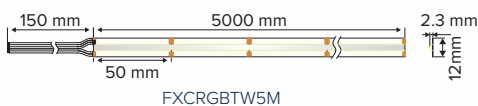

PRODUCT RANGE

5 METRE KITS

Product Code	FXCRGB5M	FXCRGBTW5M
SAP Code	2002486	2002487
Power	6 W/m	6 W/m
Lumen Output	210 lm/m	186 lm/m
Efficacy	45 lm/W	40 lm/W
CCT	RGB only	RGB + 6000 K
Cut Length	25 mm	50 mm
IP Rating	IP40	IP40
Weight	0.45 kg	0.45 kg

COMMON SPECIFICATIONS

Product Colour	White	Input Voltage	24 vDC
Mounting Type	Self Adhesive Backing	Electrical Classification	Class II
Beam Angle	140°	Projected Lifespan	54,000hrs @Ta 25° (L70)
SDCM	< 3	Operating Ambient Temperature	0 to 40°C
Remote Controller	Included	Surge Protection	Overload / Short Circuit
Warranty	5 yrs	Smart	KASTA Compatible
Dimming	Non-Dimmable		
Connection Type	450mm flying tail with 1.2m flex and plug		

Music and Scene Mode: Music mode syncs lights with your music, while scene mode offers pre-set colours and effects, perfect for any ambience.

APPLICATIONS

Accent / Display / Feature Lighting
Boardroom / Meeting Rooms
Butler Pantry
Cabinetry
Cocktail Lounge
Ensuite
Games Rooms
Hallways
Hotel Rooms
Restaurants / Cafes
Retail Spaces
Showrooms
Staircase
Walk-in Wardrobes
Kitchen / Food Prep
Function Areas

ACCESSORIES

Couplers and Connectors

DIMENSIONS

Find out more

Note: Refer to page 175 for alternative driver options.