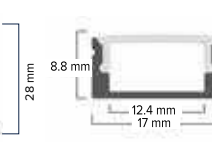

Extrusions comes complete with end caps and two mounting clips.