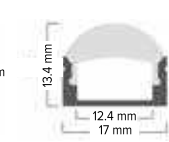

Product Code	PLAXSUS-PENDRCT	PLAXCNR-SMFLAT	PLAXPLAS-RECO90	PLAXPLAS-RECI90	PLAXCOR-SMRCT
SAP Code	2002515	2002510	2002517	2002518	2002505
IP Rating	IP20	IP20	IP20	IP20	IP20
Length	2m	2m	2m	2m	2m
Beam Angle	170°	110°	110°	110°	115°
Fit	Compatible with FLEXION SMOOTHLINE & RGB LED Strip Lighting Kits	Compatible with FLEXION SMOOTHLINE & RGB LED Strip Lighting Kits	Compatible with FLEXION SMOOTHLINE LED Strip Lighting Kits	Compatible with FLEXION SMOOTHLINE LED Strip Lighting Kits	Compatible with FLEXION SMOOTHLINE & RGB LED Strip Lighting Kits
Product Colour	Silver	Silver	Silver	Silver	Silver
Dimensions	2,000 x 20 x 27 mm	18.5 x 26 x 19 mm	2,000 x 50 x 23 mm	2,000 x 46 x 28 mm	2,000 x 17 x 8.8 mm