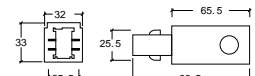

Product Code	SMTCN-WH-FD	SMTCN-BK-FD	SMTCN-WH-INTFEED	SMTCN-BK-INTFEED
SAP Code	2000419	2000414	2000420	2000415
Product Colour	White	Black	White	Black
Body Material	Plastic	Plastic	Plastic	Plastic
Dimensions	226mm x 32mm x 30mm	226mm x 32mm x 30mm	98.5mm x 32mm x 33mm	98.5mm x 32mm x 33mm