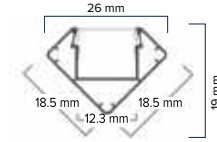

Extrusions comes complete with end caps and two mounting clips.