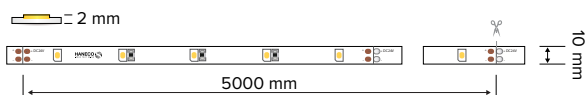

5pcs 145mm Strip to Power Connector
FLEX-S-P-V2
(SAP 2002227)

150mm Connector
FLEX-S-S-V2
(SAP 2002229)

30m Strip Cable
FLEXCBL30M
(SAP 2001039)

DIMENSIONS

Note: Driver not included. Refer to page 175 for suitable driver.