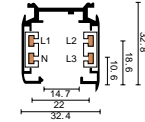

Product Code	SMFWT-WH-1M	SMFWT-BK-1M	SMFWT-WH-3M	SMFWT-BK-3M
SAP Code	2000402	2000400	2000403	2000401
Product Colour	White	Black	White	Black
Body Material	Aluminium	Aluminium	Aluminium	Aluminium
Dimensions	1000mm x 32.4mm x 32.8mm	1000mm x 32.4mm x 32.8mm	3000mm x 32.4mm x 32.8mm	3000mm x 32.4mm x 32.8mm