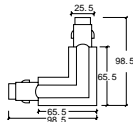

Product Code	SMTCN-WH-90D	SMTCN-BK-90D	SMTCN-WH-180D	SMTCN-BK-180D
SAP Code	2000417	2000412	2000416	2000411
Product Colour	White	Black	White	Black
Body Material	Plastic	Plastic	Plastic	Plastic
Dimensions	2*98.5mm x 32mm x 33mm	2*98.5mm x 32mm x 33mm	165.5mm x 31.5mm x 31.5mm	165.5mm x 31.5mm x 31.5mm