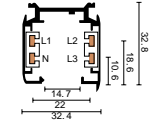

Product Code	SMFWT-WH-1M	SMFWT-BK-1M	SMFWT-WH-3M	SMFWT-BK-3M
SAP Code	2000402	2000400	2000403	2000401
Product Colour	White	Black	White	Black
Body Material	Aluminium	Aluminium	Aluminium	Aluminium
Dimensions	1000mm x 32.4mm x 32.8mm	1000mm x 32.4mm x 32.8mm	3000mm x 32.4mm x 32.8mm	3000mm x 32.4mm x 32.8mm