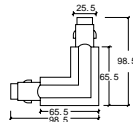

Product Code	SMTCN-WH-90D	SMTCN-BK-90D	SMTCN-WH-180D	SMTCN-BK-180D
SAP Code	2000417	2000412	2000416	2000411
Product Colour	White	Black	White	Black
Body Material	Plastic	Plastic	Plastic	Plastic
Dimensions	2*98.5mm x 32mm x 33mm	2*98.5mm x 32mm x 33mm	165.5mm x 31.5mm x 31.5mm	165.5mm x 31.5mm x 31.5mm