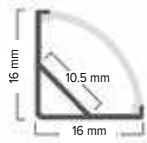

INSTALL

Easy Installation

RANGE

Extensive Product Range

1yr

Warranty

PRODUCT RANGE

Product Code	PLAXCNR-SMRND	PLAXIP-SM	PLAXIP-CNR	PLAXIP-REC	PLAXPLAS-RECIND
SAP Code	2002507	2002511	2002512	2002513	2002519
IP Rating	IP20	IP65	IP65	IP65	IP20
Length	2m	2m	2m	2m	2m
Beam Angle	120°	115°	120°	110°	220°
Fit	Compatible with FLEXION SMOOTHLINE LED Strip Lighting Kits	Compatible with FLEXION SMOOTHLINE LED Strip Lighting Kits	Compatible with FLEXION SMOOTHLINE LED Strip Lighting Kits	Compatible with FLEXION SMOOTHLINE LED Strip Lighting Kits	Compatible with FLEXION SMOOTHLINE LED Strip Lighting Kits
Product Colour	Silver	Silver	Silver	Silver	Silver
Dimensions	2,000 x 16 x 16 mm	2,000 x 18 x 13 mm	2,000 x 16 x 16 mm	2,000 x 18 x 13 mm	2,000 x 100 x 19.6 mm