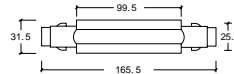

Product Code	SMTCN-WH-90D	SMTCN-BK-90D	SMTCN-WH-180D	SMTCN-BK-180D
SAP Code	2000417	2000412	2000416	2000411
Product Colour	White	Black	White	Black
Body Material	Plastic	Plastic	Plastic	Plastic
Dimensions	2*98.5mm x 32mm x 33mm	2*98.5mm x 32mm x 33mm	165.5mm x 31.5mm x 31.5mm	165.5mm x 31.5mm x 31.5mm