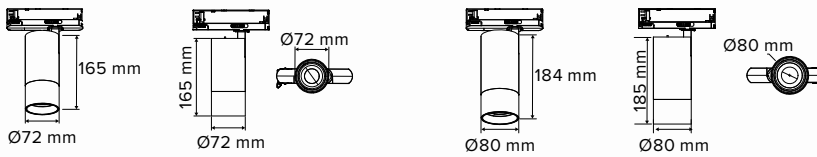

COMMON SPECIFICATIONS

Body Material	Aluminium	Power Factor	> 0.9
Diffuser Material	Polycarbonate (Clear)	Protection	Overload / Short Circuit
IP Rating	IP20	Projected Lifespan	> 80,000hrs @Ta25°C (L80)
Adjustable Angle	0-350°	Operating Ambient Temperature	-20 to 35°C
CRI	> 90	Smart	KASTA Compatible
SDCM	< 3	Dimming	Non-Dimmable
Driver	Integral		
Input Voltage	220-240Vac, 50/60Hz		
Electrical Classification	Class II		

APPLICATIONS

- Hallways
- Retail Spaces
- Function Areas
- Cocktail Lounge
- Restaurant / Café

DIMENSIONS

FOCI24W-W / FOCI24W-B

FOCI35W-W / FOCI35W-B