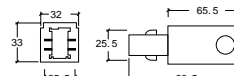

Product Code	SMTCN-WH-FD	SMTCN-BK-FD	SMTCN-WH-INTFEED	SMTCN-BK-INTFEED
SAP Code	2000419	2000414	2000420	2000415
Product Colour	White	Black	White	Black
Body Material	Plastic	Plastic	Plastic	Plastic
Dimensions	226mm x 32mm x 30mm	226mm x 32mm x 30mm	98.5mm x 32mm x 33mm	98.5mm x 32mm x 33mm