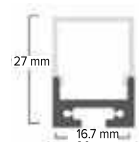

Extrusions comes complete with end caps and two mounting clips.