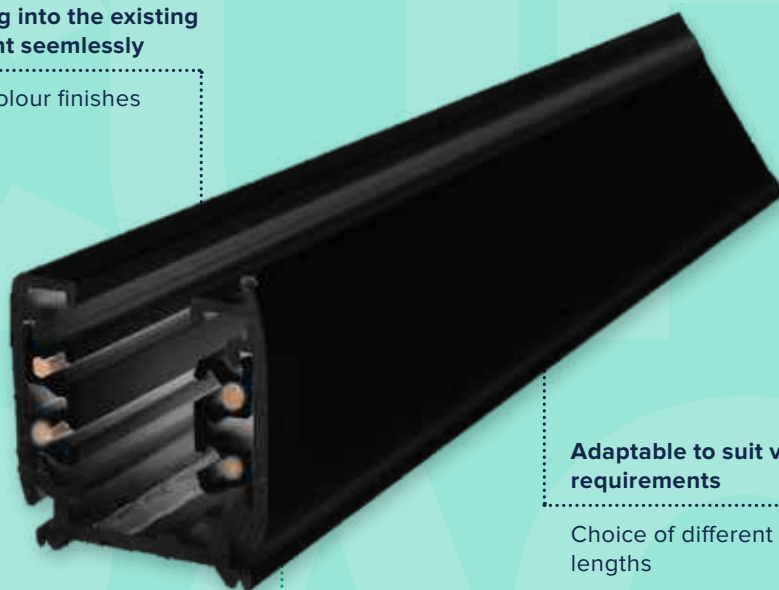

Blend fitting into the existing environment seamlessly

Choice of colour finishes

Adaptable to suit various requirements

Choice of different lengths

Expand the lighting possibilities with different mounting configurations

Versatile mounting options

3-CIRCUIT TRACK

Linear perfection and simplicity.

3 Circuit Track profile featuring a seamless linear aluminium body that offers an ambient operating temperature from -20°C to 50°C.

Find out more

IP20

Ingress Protection Rating

MODULAR

Flexible & Modular Design

1yr

Warranty