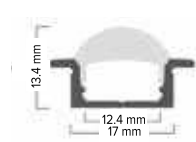

Product Code	PLAXSUS-PENDRCT	PLAXCNR-SMFLAT	PLAXPLAS-RECO90	PLAXPLAS-RECI90	PLAXCOR-SMRCT
SAP Code	2002515	2002510	2002517	2002518	2002505
IP Rating	IP20	IP20	IP20	IP20	IP20
Length	2m	2m	2m	2m	2m
Beam Angle	170°	110°	110°	110°	115°
Fit	Compatible with FLEXION SMOOTHLINE & RGB LED Strip Lighting Kits	Compatible with FLEXION SMOOTHLINE & RGB LED Strip Lighting Kits	Compatible with FLEXION SMOOTHLINE LED Strip Lighting Kits	Compatible with FLEXION SMOOTHLINE LED Strip Lighting Kits	Compatible with FLEXION SMOOTHLINE & RGB LED Strip Lighting Kits
Product Colour	Silver	Silver	Silver	Silver	Silver
Dimensions	2,000 x 20 x 27 mm	18.5 x 26 x 19 mm	2,000 x 50 x 23 mm	2,000 x 46 x 28 mm	2,000 x 17 x 8.8 mm