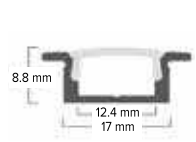

Product Code	PLAXSUS-PENDRCT	PLAXCNR-SMFLAT	PLAXPLAS-RECO90	PLAXPLAS-RECI90	PLAXCOR-SMRCT
SAP Code	2002515	2002510	2002517	2002518	2002505
IP Rating	IP20	IP20	IP20	IP20	IP20
Length	2m	2m	2m	2m	2m
Beam Angle	170°	110°	110°	110°	115°
Fit	Compatible with FLEXION SMOOTHLINE & RGB LED Strip Lighting Kits	Compatible with FLEXION SMOOTHLINE & RGB LED Strip Lighting Kits	Compatible with FLEXION SMOOTHLINE LED Strip Lighting Kits	Compatible with FLEXION SMOOTHLINE LED Strip Lighting Kits	Compatible with FLEXION SMOOTHLINE & RGB LED Strip Lighting Kits
Product Colour	Silver	Silver	Silver	Silver	Silver
Dimensions	2,000 x 20 x 27 mm	18.5 x 26 x 19 mm	2,000 x 50 x 23 mm	2,000 x 46 x 28 mm	2,000 x 17 x 8.8 mm