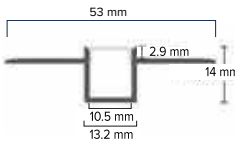

Product Code	PLAXSUS-PENDRCT	PLAXCNR-SMFLAT	PLAXPLAS-RECO90	PLAXPLAS-RECI90	PLAXCOR-SMRCT
SAP Code	2002515	2002510	2002517	2002518	2002505
IP Rating	IP20	IP20	IP20	IP20	IP20
Length	2m	2m	2m	2m	2m
Beam Angle	170°	110°	110°	110°	115°
Fit	Compatible with FLEXION SMOOTHLINE & RGB LED Strip Lighting Kits	Compatible with FLEXION SMOOTHLINE & RGB LED Strip Lighting Kits	Compatible with FLEXION SMOOTHLINE LED Strip Lighting Kits	Compatible with FLEXION SMOOTHLINE LED Strip Lighting Kits	Compatible with FLEXION SMOOTHLINE & RGB LED Strip Lighting Kits
Product Colour	Silver	Silver	Silver	Silver	Silver
Dimensions	2,000 x 20 x 27 mm	18.5 x 26 x 19 mm	2,000 x 50 x 23 mm	2,000 x 46 x 28 mm	2,000 x 17 x 8.8 mm