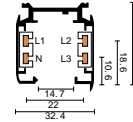

Product Code	SMFWT-WH-1M	SMFWT-BK-1M	SMFWT-WH-3M	SMFWT-BK-3M
SAP Code	2000402	2000400	2000403	2000401
Product Colour	White	Black	White	Black
Body Material	Aluminium	Aluminium	Aluminium	Aluminium
Dimensions	1000mm x 32.4mm x 32.8mm	1000mm x 32.4mm x 32.8mm	3000mm x 32.4mm x 32.8mm	3000mm x 32.4mm x 32.8mm