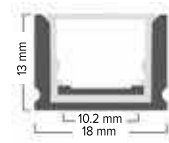

INSTALL

Easy Installation

RANGE

Extensive Product Range

1yr

Warranty

PRODUCT RANGE

Product Code	PLAXCNR-SMRND	PLAXIP-SM	PLAXIP-CNR	PLAXIP-REC	PLAXPLAS-RECIND
SAP Code	2002507	2002511	2002512	2002513	2002519
IP Rating	IP20	IP65	IP65	IP65	IP20
Length	2m	2m	2m	2m	2m
Beam Angle	120°	115°	120°	110°	220°
Fit	Compatible with FLEXION SMOOTHLINE LED Strip Lighting Kits	Compatible with FLEXION SMOOTHLINE LED Strip Lighting Kits	Compatible with FLEXION SMOOTHLINE LED Strip Lighting Kits	Compatible with FLEXION SMOOTHLINE LED Strip Lighting Kits	Compatible with FLEXION SMOOTHLINE LED Strip Lighting Kits
Product Colour	Silver	Silver	Silver	Silver	Silver
Dimensions	2,000 x 16 x 16 mm	2,000 x 18 x 13 mm	2,000 x 16 x 16 mm	2,000 x 18 x 13 mm	2,000 x 100 x 19.6 mm