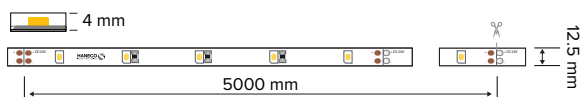

DIMENSIONS