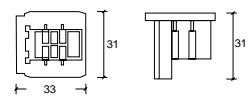

Product Code	SMTCN-WH-ENDCAP	SMTCN-BK-ENDCAP	SUSPENSION-KIT-WH	SUSPENSION-KIT-BK
SAP Code	2000413	2000418	2000447	2000446
Product Colour	White	Black	White	Black
Body Material	Plastic	Plastic	Aluminium	Aluminium
Dimensions	33mm x 31mm x 31mm	33mm x 31mm x 31mm	Dia. 51mm x 33mm x 18mm 33mm x 33mm x 15mm	Dia. 51mm x 33mm x 18mm 33mm x 33mm x 15mm