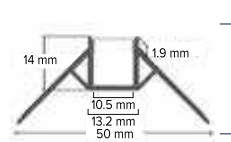

Extrusions comes complete with end caps and two mounting clips.