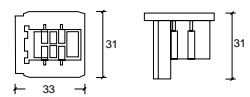

Product Code	SMTCN-WH-ENDCAP	SMTCN-BK-ENDCAP	SUSPENSION-KIT-WH	SUSPENSION-KIT-BK
SAP Code	2000413	2000418	2000447	2000446
Product Colour	White	Black	White	Black
Body Material	Plastic	Plastic	Aluminium	Aluminium
Dimensions	33mm x 31mm x 31mm	33mm x 31mm x 31mm	Dia. 51mm x 33mm x 18mm 33mm x 33mm x 15mm	Dia. 51mm x 33mm x 18mm 33mm x 33mm x 15mm