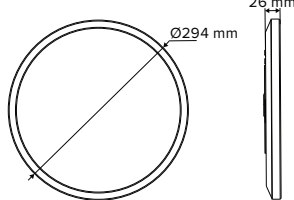

PUROSL17W-300R / PUROSL17W-300RBK

Product Code	PUROSL24W-400R	PUROSL24W-400RBK
SAP Code	2002536	2002537
Power	24 W	24 W
Lumen Output	2363 / 2609 / 2528 lm	2363 / 2609 / 2528 lm
Efficacy	98 / 109 / 105 lm/W	98 / 109 / 105 lm/W
CCT	3000 / 4000 / 5700 K	3000 / 4000 / 5700 K
Dimensions	Ø400 x 26 mm	Ø400 x 26 mm
Weight	1.00 kg	1.00 kg
Product Colour	White	Black

COMMON SPECIFICATIONS

Body Material	Polypropylene	Input Voltage	220-240Vac, 50/60Hz
Diffuser Material	PMMA	Electrical Classification	Class II
IP Rating	IP54	Power Factor	> 0.9
Beam Angle	110°	Protection	Overload / Short Circuit
CRI	> 80	Projected Lifespan	> 85,000hrs @Ta45°C (L80)
SDCM	< 5	Operating Ambient Temperature	-20 to 45°C
Driver	Integral	Dimming	Phase-Cut Dimmable (Trailing Edge, 10-100%)
Flicker Free	Yes		
Power Connection	PA10 Terminals		

APPLICATIONS

- Bedrooms
- Lounge Room
- Dining Area
- Laundry
- Hallways
- Staircase
- Walk-in Wardrobes
- Garage
- Education Facilities
- Hotel Common Areas
- Hotel Rooms
- Storage Rooms
- Temporary Installations

DIMENSIONS