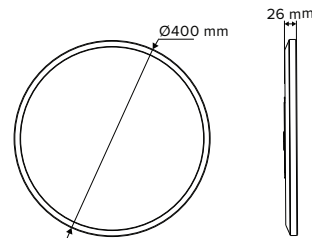

PUROSL24W-400R / PUROSL24W-400RBK

Product Code	PUROSL24W-400R	PUROSL24W-400RBK
SAP Code	2002536	2002537
Power	24 W	24 W
Lumen Output	2363 / 2609 / 2528 lm	2363 / 2609 / 2528 lm
Efficacy	98 / 109 / 105 lm/W	98 / 109 / 105 lm/W
CCT	3000 / 4000 / 5700 K	3000 / 4000 / 5700 K
Dimensions	Ø400 x 26 mm	Ø400 x 26 mm
Weight	1.00 kg	1.00 kg
Product Colour	White	Black

COMMON SPECIFICATIONS

Body Material	Polypropylene	Input Voltage	220-240Vac, 50/60Hz
Diffuser Material	PMMA	Electrical Classification	Class II
IP Rating	IP54	Power Factor	> 0.9
Beam Angle	110°	Protection	Overload / Short Circuit
CRI	> 80	Projected Lifespan	> 85,000hrs @Ta45°C (L80)
SDCM	< 5	Operating Ambient Temperature	-20 to 45°C
Driver	Integral	Dimming	Phase-Cut Dimmable (Trailing Edge, 10-100%)
Flicker Free	Yes		
Power Connection	PA10 Terminals		

APPLICATIONS

- Bedrooms
- Lounge Room
- Dining Area
- Laundry
- Hallways
- Staircase
- Walk-in Wardrobes
- Garage
- Education Facilities
- Hotel Common Areas
- Hotel Rooms
- Storage Rooms
- Temporary Installations

DIMENSIONS