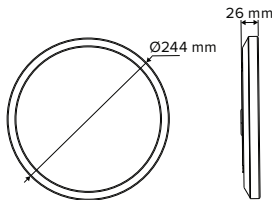

Product Code	PUROSL24W-400R	PUROSL24W-400RBK
SAP Code	2002536	2002537
Power	24 W	24 W
Lumen Output	2363 / 2609 / 2528 lm	2363 / 2609 / 2528 lm
Efficacy	98 / 109 / 105 lm/W	98 / 109 / 105 lm/W
CCT	3000 / 4000 / 5700 K	3000 / 4000 / 5700 K
Dimensions	Ø400 x 26 mm	Ø400 x 26 mm
Weight	1.00 kg	1.00 kg
Product Colour	White	Black

COMMON SPECIFICATIONS

Body Material	Polypropylene	Input Voltage	220-240Vac, 50/60Hz
Diffuser Material	PMMA	Electrical Classification	Class II
IP Rating	IP54	Power Factor	> 0.9
Beam Angle	110°	Protection	Overload / Short Circuit
CRI	> 80	Projected Lifespan	> 85,000hrs @Ta45°C (L80)
SDCM	< 5	Operating Ambient Temperature	-20 to 45°C
Driver	Integral	Dimming	Phase-Cut Dimmable (Trailing Edge, 10-100%)
Flicker Free	Yes		
Power Connection	PA10 Terminals		

APPLICATIONS

- Bedrooms
- Lounge Room
- Dining Area
- Laundry
- Hallways
- Staircase
- Walk-in Wardrobes
- Garage
- Education Facilities
- Hotel Common Areas
- Hotel Rooms
- Storage Rooms
- Temporary Installations

DIMENSIONS

PUROSL13W-250R / PUROSL13W-250RBK