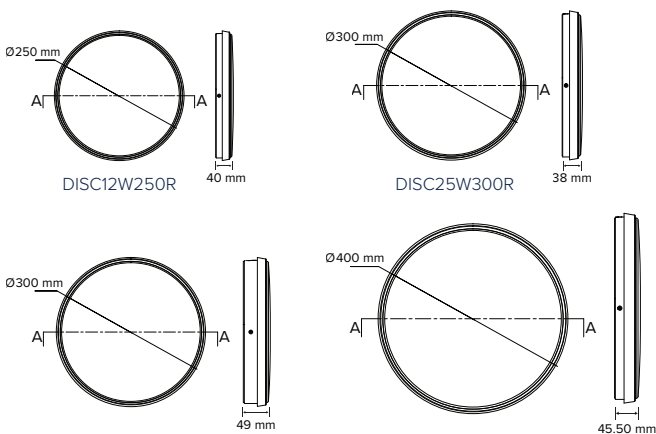

Product Code	DISC25W-EM-MS	DISC30W400R
SAP Code	2001938	2001939
Power	25 W	30 W
Lumen Output	2040 / 2190 / 2080 lm	2800 / 3040 / 2910 lm
Efficacy	81 / 87 / 83 lm/W	93 / 101 / 97 lm/W
CCT	3000 / 4000 / 5700 K	3000 / 4000 / 5700 K
Dimensions	Ø300 x 49 mm	Ø400 x 45.5 mm
Weight	1.00 kg	1.60 kg
Product Colour	White	White
Model Variant	Intellisensor + Emergency	Standard
Operating Ambient Temperature	0 to 45°C	-20 to 45°C

COMMON SPECIFICATIONS

Body Material	Polycarbonate	Input Voltage	220-240Vac, 50/60Hz
Diffuser Material	PMMA (Acrylic)	Electrical Classification	Class II
IP Rating	IP54	Power Factor	> 0.9
IK Rating	IK08	Protection	Overload / Short Circuit
Beam Angle	115°	Projected Lifespan	> 50,000hrs @Ta25°C (L70)
CRI	> 80	Dimming	Phase-Cut Dimmable (Trailing Edge, 10-100%) (EM and Sensor models are non dimmable)
SDCM	< 5		
Driver	Integral		
Power Connection	Terminal Block		

APPLICATIONS

- Entrance
- Balconies / Patios / Verandahs
- Awnings
- Carport
- Side of Building
- Education Facilities
- Public Facilities
- Cool Rooms
- Area Lighting

DIMENSIONS

DISC25W300R-EM / DISC25W300R-MS / DISC25W-EM-MS

DISC30W400R

Find out more