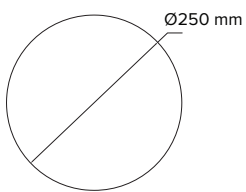

COMMON SPECIFICATIONS

Body Material	Steel	Input Voltage	220-240Vac, 50/60Hz
Diffuser Material	PMMA	Electrical Classification	Class I
IK Rating	IK04	Power Factor	> 0.9
IP Rating	IP54	Protection	Overload / Short Circuit
Beam Angle	120°	Projected Lifespan	50,000hrs @Ta25°C (L80)
CRI	> 80	Smart:	KASTA Compatible
SDCM	< 5		
Driver	Integral		
Power Connection	PA14 Terminals		

APPLICATIONS

Bedroom
Lounge Room
Dining Area
Laundry
Hallway
Walk-In Wardrobes
Garage
Education Facilities
Hotel Common Areas
Hotel Rooms
Store Rooms
Staircase
Temporary installations

DIMENSIONS