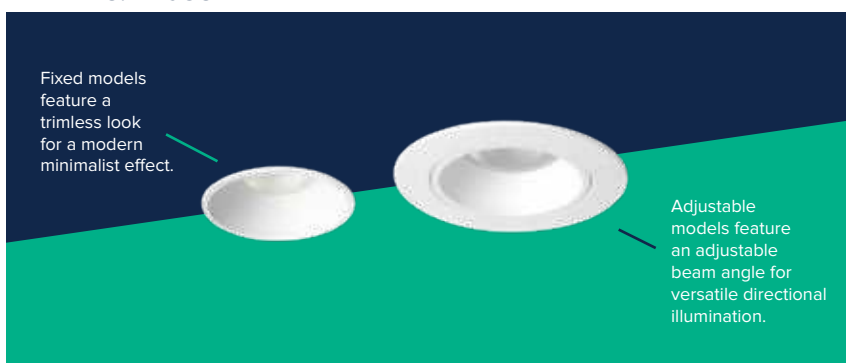

COMMON SPECIFICATIONS

Body Material	Polycarbonate	Power Lead	1m Flex & Plug
Diffuser Material	Polycarbonate (Multifaceted)	Input Voltage	220-240Vac, 50/60Hz
IP Rating	Fixed: IP44* Adjustable: IP20	Electrical Classification	Class II
IC Rating	IC-4[^]	Power Factor	> 0.9
CRI	> 90	Protection	Overload / Short Circuit
SDCM	< 3	Projected Lifespan	> 100,000hrs @Ta45°C (L70)
UGR	< 19	Operating Ambient Temperature	-20 to 45°C
Greenstar Recommended	Yes	Smart	KASTA Compatible
Driver	Integral	Dimming	Phase-Cut Dimmable (Trailing Edge, 10-100%)
Flicker Free	Yes		

*Fixed models achieve IP44 rating for front and IP20 rating for behind.

[^]Adjustable models achieve IC rating.

APPLICATIONS

Bedrooms
Lounge Room
Dining Area
Kitchen / Food Prep
Laundry
Butler Pantry
Hallways
Accent / Display / Feature Lighting
Bathrooms
Showrooms
Education Facilities
Retail Spaces
Restaurant / Cafés
Cocktail Lounge

ACCESSORIES

Mounting Supports

FIXED VS. ADJUSTABLE