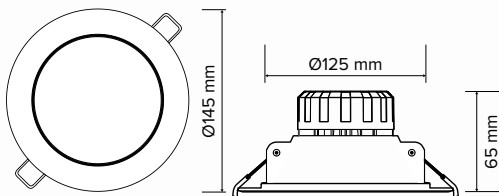

PRODUCT RANGE

Product Code	VIVA145-TRI
SAP Code	2001103
Power	14 W
Lumen Output	1240 / 1260 / 1160 lm
Efficacy	89 / 90 / 83 lm/W
CCT	3000 / 4200 / 5700 K
Beam Angle	90°
Hole Cutout Size	Ø125 mm
Dimensions	Ø145 x 65 mm
Weight	0.29 kg
Product Colour	White

COMMON SPECIFICATIONS

Body Material	Aluminium	Electrical Classification	Class II
Diffuser Material	Polycarbonate (Clear)	Power Factor	> 0.9
IP Rating	IP44	Protection	Overload / Short Circuit
IC Rating	CA90	Projected Lifespan	> 50,000hrs @Ta25°C (L70)
CRI	> 80	Operating Ambient Temperature	-20 to 40°C
SDCM	< 3	Smart	KASTA Compatible
Driver	Integral	Dimming	Phase-Cut Dimmable (Trailing Edge, 10-100%)
Power Lead	1.2m Flex & Plug		
Input Voltage	220-240Vac, 50/60Hz		

APPLICATIONS

Bedrooms
Lounge Room
Dining Area
Laundry
Butler Pantry
Hallways
Entrance
Staircase
Bathrooms
Ensuite
Theatre Rooms
Games Rooms
Function Areas
Hotel Rooms
Kitchen / Food Prep

DIMENSIONS

VIVA145-TRI

Find out more