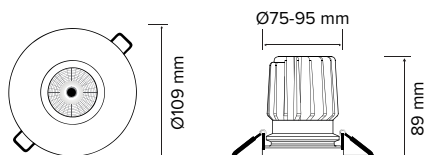

DIMENSIONS

DETAIL-WH-TRI / DETAIL-BK-TRI

Find out more

Suitable for very shallow ceiling spaces

Low profile design

Ideal for accent lighting

Excellent feature lighting option

Premium performance for premium applications