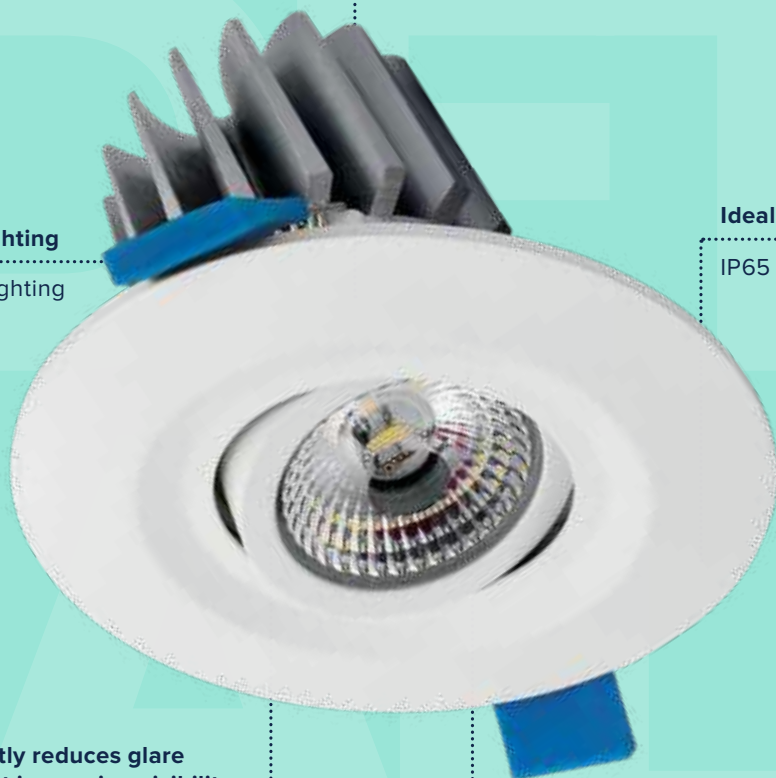

Multifaceted reflector

Enhances the premium look and feel

Painted aluminium housing

DETAIL

Adjustable moisture-proof feature lighting.

The DETAIL is a robust and feature packed downlight for both indoor and outdoor applications courtesy of its IP65 rating. Complete with dimmable tritone technology it can angle its powerful lighting capability to be used as a feature light, or as a functional luminaire. It also features an in-built baffle around the gimble downlight ensuring no air leakage; this greatly helps reduce energy running costs.