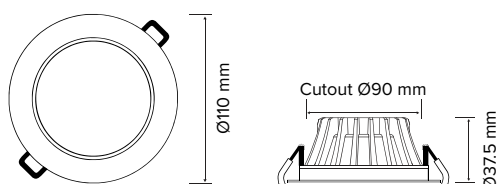

COMMON SPECIFICATIONS

Body Material	Aluminium	Electrical Classification	Class II
Diffuser Material	Polycarbonate (Opal)	Power Factor	> 0.9
IP Rating	Front IP44 Body IP20	Protection	Overload / Short Circuit
IC Rating	IC-4	Projected Lifespan	> 72,000hrs @Ta25°C (L70)
CRI	> 80	Operating Ambient Temperature	-25 to 45°C
SDCM	< 5	Smart	KASTA Compatible Phase-Cut Dimmable (Trailing Edge, 1-100%) DALI Dimmable models available
Driver	Remote	Dimming	
Flicker Free	Yes		
Power Lead	1m Flex & Plug		
Input Voltage	220-240Vac, 50/60Hz		

APPLICATIONS

Lounge Room
Dining Area
Kitchen / Food Prep
Hallways
Entrance
Staircase
Bathrooms
Walk-In Wardrobes
Theatre Rooms
Balconies / Patios / Verandah
Awnings
Showrooms
Offices
Function Areas

ACCESSORIES

Trim Adaptors

Mounting Supports

DIMENSIONS

AURORA-WH-TRI / AURORA-BK-TRI / AURORA-NK-TRI

Find out more