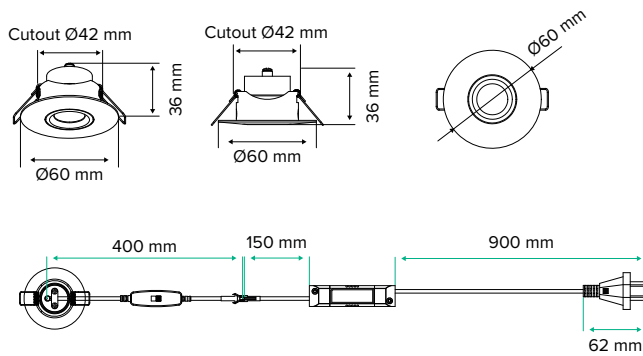

PRODUCT RANGE

Product Code	STELLAR60-TRI
SAP Code	2002577
Power	4 W
Lumen Output	230 / 273 / 270 lm
Efficacy	56 / 69 / 65 lm/W
CCT	2700 / 3200 / 4000 K
Beam Angle	40°
Adjustable Angle	-15 to 15°
Hole Cutout Size	Ø42 mm
Dimensions	Ø60 x 36 mm
Weight	0.152 kg
Product Colour	White

COMMON SPECIFICATIONS

Body Material	Aluminum	Electrical Classification	Class II
IP Rating	IP20	Power Factor	> 0.9
IC Rating	Do Not Cover	Protection	Overload / Short Circuit
CRI	> 80	Projected Lifespan	> 54,000hrs @Ta45°C(L70)
SDCM	< 3	Operating Ambient Temperature	-20 to 35°C
Driver	Remote	Smart	KASTA Compatible
Connection Type	JST Connector	Dimming	Non-Dimmable
Input Voltage	220-240Vac, 50/60Hz		

APPLICATIONS

Butler Pantry
Cabinetry
Accent / Display / Feature Lighting
Walk-in Wardrobes
Theatre Rooms
Games Rooms
Showrooms

DIMENSIONS

STELLAR60-TRI

Find out more