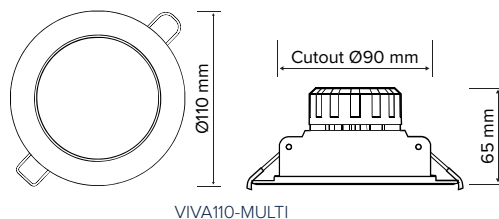

APPLICATIONS

Bedrooms
Lounge Room
Dining Area
Kitchen / Food Prep
Laundry
Butler Pantry
Hallways
Entrance
Bathrooms
Ensuite
Theatre Rooms
Games Rooms
Function Areas
Staircase
Walk-in Wardrobes

ACCESSORIES

Fascia Trims

Trim Adaptors

Mounting Supports

DIMENSIONS

Find out more