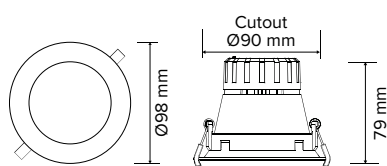

DIMENSIONS

DULAR-FIX-TRI / DULAR-FIX-BLK