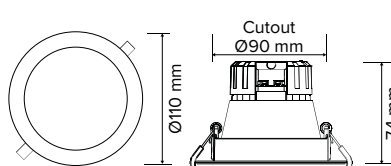

DULAR-ADJ-TRI / DULAR-ADJ-BLK