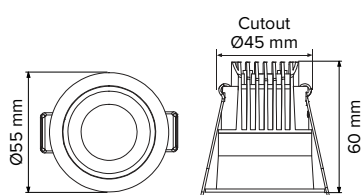

PRODUCT RANGE

Product Code	ARTURA5W-WH	ARTURA5W-BK
SAP Code	2002156	2002155
Power	5 W	5 W
Lumen Output	300 lm (150 lm w/ pinhole plate)	300 lm (150 lm w/ pinhole plate)
Efficacy	57 lm/W (30 lm/W w/ pinhole plate)	57 lm/W (30 lm/W w/ pinhole plate)
CCT	2700 K	2700 K
Beam Angle	24° (19° w/ pinhole plate)	24° (19° w/ pinhole plate)
Hole Cutout Size	Ø45 mm	Ø45 mm
Fascia	Recessed	Recessed
Dimensions	Ø55 x 60 mm	Ø55 x 60 mm
Weight	0.20 kg	0.20 kg
Product Colour	White	Black

COMMON SPECIFICATIONS

Body Material	Aluminium	Electrical Classification	Class II
Diffuser Material	Polycarbonate (Clear)	Power Factor	> 0.9
IP Rating	IP44	Protection	Overload / Short Circuit
IC Rating	IC-4	Projected Lifespan	> 50,000hrs @Ta25°C (L70)
CRI	> 80	Operating Ambient Temperature	-20 to 45°C
SDCM	< 3	Smart	KASTA Compatible
Driver	Remote	Dimming	Phase-Cut Dimmable (Trailing Edge, 10-100%)
Power Lead	1.2m Flex & Plug		
Input Voltage	220-240Vac, 50/60Hz		

APPLICATIONS

Lounge Room
Dining Area
Hallways
Entrance
Accent / Display / Feature Lighting
Walk-in Wardrobes
Theatre Rooms
Games Rooms
Showrooms
Function Areas
Retail Spaces
Hotel Rooms
Restaurants / Cafes
Cocktail Lounge

DIMENSIONS

ARTURA5W-WH / ARTURA5W-BK