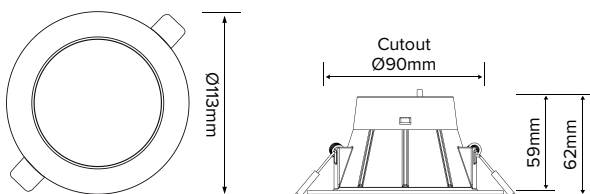

130mm Adaptor Ring
TRIM-VIVA-130
(SAP 2001877)

170mm Adaptor Ring
TRIM-VIVA-170
(SAP 2001878)

DIMENSIONS

VIVA-RC-TRI

Find out more

Allows for covered and abutted installations

IC-4 rating (ta 25°)

Provides the choice of light hues from a single luminaire