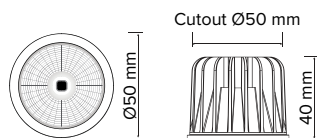

DIMENSIONS

RETRO7WRF-3K \ RETRO7WRF-5K

Find out more

Accessories

FASCIA TRIMS

Product Code	TRB-VIVA90	TRB-VIVA110	TRIM-VIVA-BLK
SAP Code	2001058	2000453	2001874
Type	Clip-on Trim Black	Clip-on Trim Black	Clip-on Trim Black
Compatible With	VIVA90-MULTI	VIVA110-MULTI VIVA-SEN	VIVA-LP VIVA-EV-FL