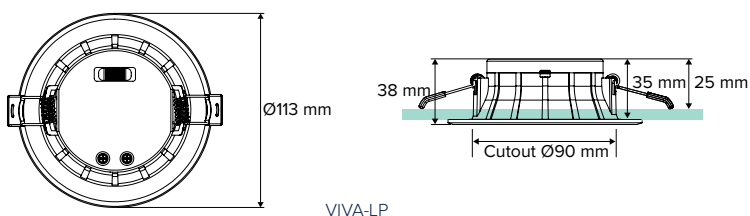

PRODUCT RANGE

Product Code	VIVA-LP
SAP Code	2002396
Power	8 W
Lumen Output	800 / 850 / 800 lm
Efficacy	100 / 106 / 100 lm/W
CCT	3000 / 4200 / 5700 K
Beam Angle	100°
Hole Cutout Size	Ø90 mm
Fascia	Flush
Dimensions	Ø113 x 38 mm (25 mm Inside Roof Cavity)
Weight	0.20 kg
Product Colour	White

COMMON SPECIFICATIONS

Body Material	Polycarbonate	Power Lead	1m Flex & Plug
Diffuser Material	Polycarbonate (Opal)	Power Factor	> 0.9
IP Rating	IP44	Protection	Overload / Short Circuit
IC Rating	IC-4	Projected Lifespan	> 102,000hrs @Ta25°C (L70)
CRI	> 85	Operating Ambient Temperature	-20 to 40°C
SDCM	< 3	Smart	KASTA Compatible
Input Voltage	220-240Vac, 50/60HZ	Dimming	Phase-Cut Dimmable (Trailing Edge, 10-100%)
Electrical Classification	Class II		
Driver	Integral		
Flicker Free	Yes		

APPLICATIONS

Bedroom
Lounge Room
Dining Area
Kitchen / Food Prep
Laundry
Butler Pantry
Hallways
Entrance
Bathrooms
Ensuite
Theatre Rooms
Games Room
Function Areas
Hotel Rooms
Staircase

ACCESSORIES

Fascia Trims

Trim Adaptors

DIMENSIONS

Find out more