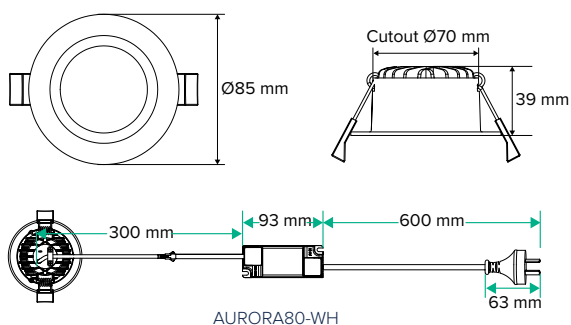

PRODUCT RANGE

Product Code	AURORA80-WH
SAP Code	2002342
Power	7 W
Lumen Output	665 / 708 / 669 lm
Efficacy	95 / 101 / 95 lm/W
CCT	3000 / 4000 / 5700 K
Beam Angle	95°
Hole Cutout Size	Ø70 mm
Fascia	Recessed
Dimensions	Ø85 x 39 mm
Weight	0.20 kg
Product Colour	White

COMMON SPECIFICATIONS

Body Material	Aluminium	Electrical Classification	Class II
Diffuser Material	Polycarbonate (Opal)	Power Factor	> 0.9
IP Rating	Front IP54 Body IP20	Protection	Overload / Short Circuit
IC Rating	Do not cover	Projected Lifespan	> 80,000hrs @Ta25°C (L80)
CRI	> 85	Operating Ambient Temperature	-25 to 45°C
SDCM	< 3	Smart	KASTA Compatible
Driver	Remote	Dimming	Phase-Cut Dimmable (Trailing Edge, 10-100%)
Flicker Free	Yes		
Power Lead	800m Flex & Plug		
Input Voltage	220-240Vac, 50/60Hz		

APPLICATIONS

Bedrooms
Accent / Display / Feature
Walk-In Wardrobes
Theatre Rooms
Games Rooms
Hotel Rooms

DIMENSIONS

Find out more