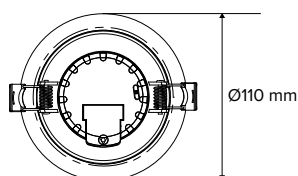

Mounting Supports

140mm Adaptor Ring
TRIM-140-W
(SAP 2001923)

Surface Mount Kit
SM-ENC-DL
(SAP 2001870)

Suspension Kit and
Surface Mount Kit
SM-ENC-DL-SUSKIT
(SAP 2002589)

DIMENSIONS

Ø110 mm

68 mm

63 mm