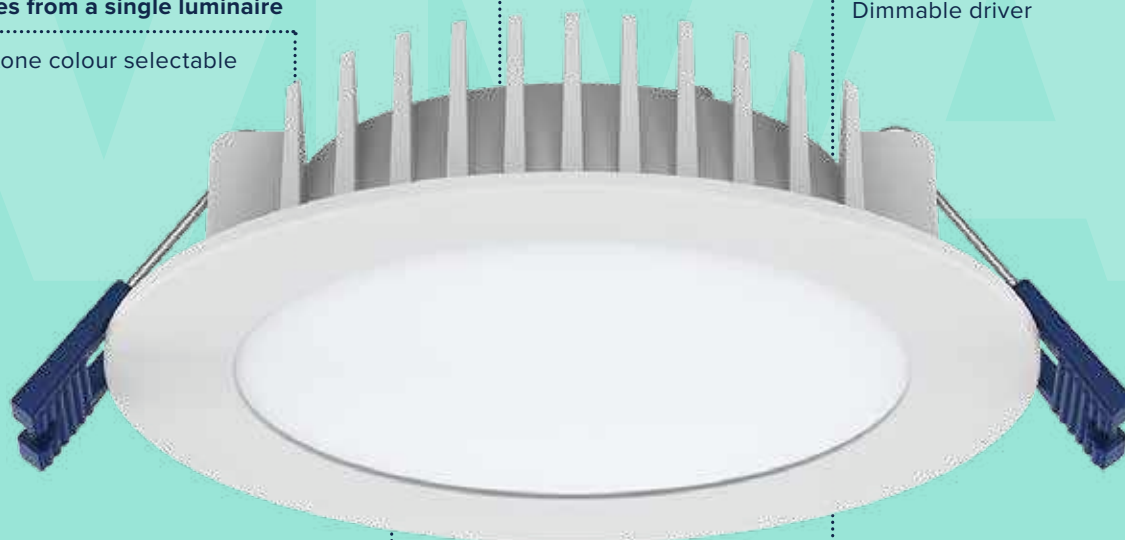

Find out more

Provides the choice of light hues from a single luminaire

Tritone colour selectable

Increase productivity and lowers eye strain

Flicker-free driver

Adjustable brightness to improve comfort

Dimmable driver

Suitable for very shallow ceiling spaces

Low profile design

Suitable for wet rooms such as bathrooms and laundries

IP54 rating (from below)

VIVA REM

Practicality meets sleek versatility.

VIVA REM from Haneco builds on the legacy of the VIVA and adds the flexibility of incorporating a remote driver for those unique installations that require a thin luminaire. The VIVA REM features tritone colour technology, dimming capabilities, a flicker-free driver, and a 10W output, all wrapped in an extremely low-profile housing that can meet any application.