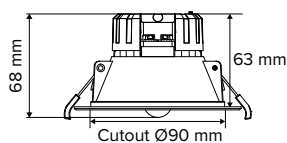

Mounting Supports

140mm Adaptor Ring
TRIM-140-W
(SAP 2001923)

Surface Mount Kit
SM-ENC-DL
(SAP 2001870)

Suspension Kit and
Surface Mount Kit
SM-ENC-DL-SUSKIT
(SAP 2002589)

DIMENSIONS

Ø110 mm

68 mm

63 mm