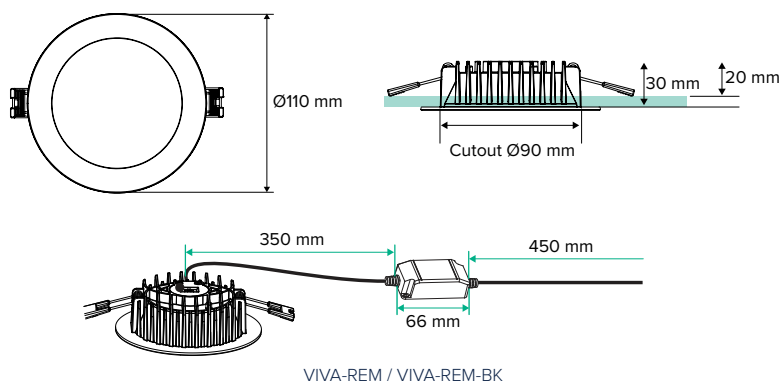

PRODUCT RANGE

Product Code	VIVA-REM	VIVA-REM-BK
SAP Code	2002397	2002531
Power	10 W	10 W
Lumen Output	1054 / 1138 / 1032 lm	1054 / 1138 / 1032 lm
Efficacy	105 / 113 / 104 lm/W	105 / 113 / 104 lm/W
CCT	3000 / 4000 / 5700 K	3000 / 4000 / 5700 K
Beam Angle	100°	100°
Hole Cutout Size	Ø90 mm	Ø90 mm
Fascia	Flush	Flush
Dimensions	Ø110 x 30 mm	Ø110 x 30 mm
Weight	0.20 kg	0.20 kg
Product Colour	White	Black

COMMON SPECIFICATIONS

Body Material	Polycarbonate	Electrical Classification	Class II
Diffuser Material	Polycarbonate (Opal)	Power Factor	> 0.9
IP Rating	Front IP54 Body IP20	Protection	Overload / Short Circuit
IC Rating	Do Not Cover	Projected Lifespan	> 60,000hrs @Ta25°C (L80)
CRI	> 85	Operating Ambient Temperature	-20 to 40°C
SDCM	< 3	Smart	KASTA Compatible
Driver	Remote	Dimming	Phase-Cut Dimmable (Trailing Edge, 10-100%)
Flicker Free	Yes		
Power Lead	800mm Flex & Plug		
Input Voltage	220-240Vac, 50/60Hz		

APPLICATIONS

Bedroom
Lounge Room
Dining Area
Kitchen / Food Prep
Laundry
Butler Pantry
Hallways
Entrance
Bathrooms
Ensuite
Theatre Rooms
Games Room
Function Areas
Hotel Rooms

ACCESSORIES

Trim Adaptors

Mounting Supports

DIMENSIONS

Find out more