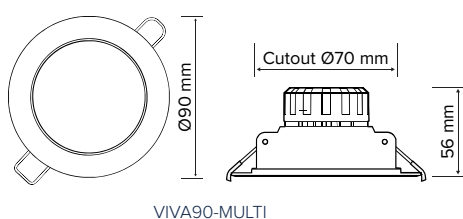

APPLICATIONS

Bedrooms
Lounge Room
Dining Area
Kitchen / Food Prep
Laundry
Butler Pantry
Hallways
Entrance
Bathrooms
Ensuite
Theatre Rooms
Games Rooms
Function Areas
Staircase
Walk-in Wardrobes

ACCESSORIES

Fascia Trims

Trim Adaptors

Mounting Supports

DIMENSIONS

Find out more