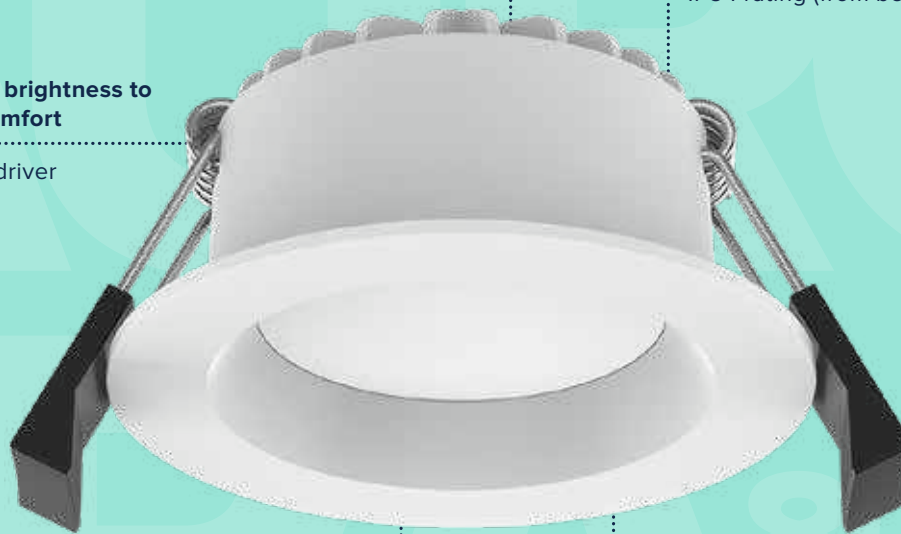

Provides the choice of light hues from a single luminaire

Tritone colour selectable

Suitable for wet rooms such as bathrooms & laundries

IP54 rating (from below)

Adjustable brightness to improve comfort

Dimmable driver

Provides unobtrusive design appearance

Excellent feature lighting option

Enhances the premium look and feel

Painted aluminium housing

AURORA⁸⁰

Compact and versatile.

Experience the elegance and versatility of AURORA 80, a compact yet powerful downlight designed to illuminate even the most challenging spaces. With its sleek design and advanced features, AURORA 80 offers the same sophisticated appeal as its larger counterpart, AURORA, in a compact form.