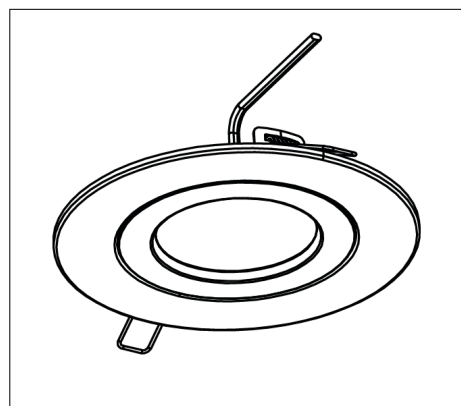

TRIM-C2030-280-W

PHOTO

QUICK FACTS

Fascia Colour	White
Body	Powder coated steel
Fixings	Included (x2 elongated replacement springs)
To suit	CENTAURI C20/30W230R-MULTI

Subject to change without notice, errors and omission excepted. Always make sure to use the most recent release.