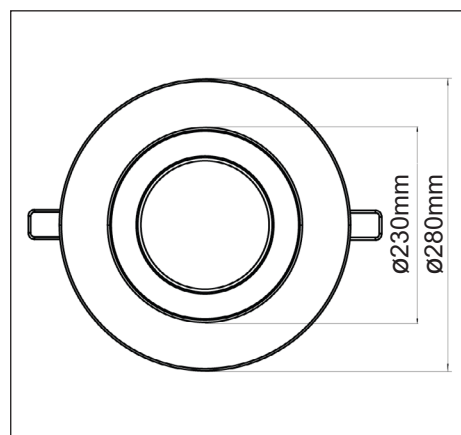

TRIM-C2030-280-W

PHOTO

QUICK FACTS

Fascia Colour	White
Body	Powder coated steel
Fixings	Included (x2 elongated replacement springs)
To suit	CENTAURI C20/30W230R-MULTI

Subject to change without notice, errors and omission excepted. Always make sure to use the most recent release.